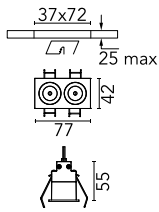

## Light Shadow Fixed Trim Dali Version 2 Spots Optic Spot

03.8823.14ADA - Black/Gold

Recessed integrated luminaire with 2 LED lighting spots. Remote power supply included (220-240V).

### Main specifications

<b>Number of heads</b>	1	<b>Net lumen (lm)</b>	444
<b>Lamp category</b>	LED	<b>Mountings</b>	Ceiling recessed
<b>Power (W)</b>	5.4W	<b>Environment</b>	Indoor dry location
<b>CCT (K)</b>	2700K		
<b>CRI</b>	90		

### Optical

<b>Lighting type</b>	Direct
<b>LED type</b>	Power LED
<b>Light distribution</b>	Symmetric
<b>Optical type</b>	Spot
<b>Beam angle (°)</b>	10
<b>Beam angle C90-270 (°)</b>	10

<b>Beam Angle:</b>	10°		
<b>h(m)</b>	<b>E(lx)</b>	<b>D(m)</b>	
1	7851	0.18	
2	1963	0.36	
3	872	0.55	
4	491	0.73	
5	314	0.91	

### Physical

<b>Color</b>	Black/Gold	<b>Length (mm)</b>	77
<b>Orientation</b>	Fixed		
<b>Trim</b>	yes		
<b>Recessed depth (mm)</b>	150		
<b>Weight (kg)</b>	0.25		