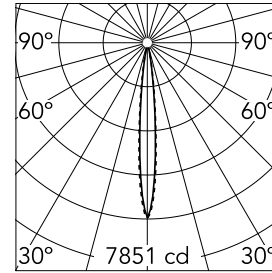

### Main specifications

<b>Number of heads</b>	1	<b>Net lumen (lm)</b>	444
<b>Lamp category</b>	LED	<b>Mountings</b>	Ceiling recessed
<b>Power (W)</b>	5.4W	<b>Environment</b>	Indoor dry location
<b>CCT (K)</b>	2700K		
<b>CRI</b>	90		

### Optical

<b>Lighting type</b>	Direct
<b>LED type</b>	Power LED
<b>Light distribution</b>	Symmetric
<b>Optical type</b>	Spot
<b>Beam angle (°)</b>	10
<b>Beam angle C90-270 (°)</b>	10

<b>Beam Angle:</b>	10°		
<b>h(m)</b>	<b>E(lx)</b>	<b>D(m)</b>	
1	7851	0.18	
2	1963	0.36	
3	872	0.55	
4	491	0.73	
5	314	0.91	

Luminous flux luminaire  
444 lm (EXTREME CUT OFF)

### Physical

<b>Color</b>	Black/Gold	<b>Length (mm)</b>	77
<b>Orientation</b>	Fixed		
<b>Trim</b>	yes		
<b>Recessed depth (mm)</b>	150		
<b>Weight (kg)</b>	0.25		