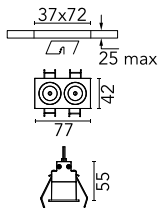

Light Shadow Fixed Trim Dali Version 2 Spots Optic Spot

03.8820.14ADA - Black/White

Recessed integrated luminaire with 2 LED lighting spots. Remote power supply included (220-240V).

Main specifications

Number of heads	1	Net lumen (lm)	453
Lamp category	LED	Mountings	Ceiling recessed
Power (W)	5.4W	Environment	Indoor dry location
CCT (K)	2700K		
CRI	90		

Optical

Lighting type	Direct
LED type	Power LED
Light distribution	Symmetric
Optical type	Spot
Beam angle (°)	10
Beam angle C90-270 (°)	10

Beam Angle:	10°	
h(m)	E(lx)	D(m)
1	8286	0.17
2	2071	0.35
3	921	0.52
4	518	0.70
5	331	0.87

Physical

Color	Black/White	Length (mm)	77
Orientation	Fixed		
Trim	yes		
Recessed depth (mm)	150		
Weight (kg)	0.25		

Note

Pre-installation frame not required.