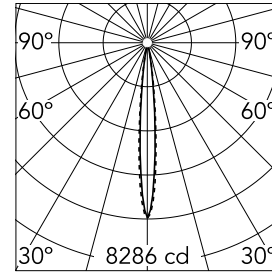

Light Shadow Fixed Trim Dali Version 2 Spots Optic Spot

03.8820.14ADA - Black/White

Recessed integrated luminaire with 2 LED lighting spots. Remote power supply included (220-240V).

Main specifications

Number of heads	1	Net lumen (lm)	453
Lamp category	LED	Mountings	Ceiling recessed
Power (W)	5.4W	Environment	Indoor dry location
CCT (K)	2700K		
CRI	90		

Optical

Lighting type	Direct
LED type	Power LED
Light distribution	Symmetric
Optical type	Spot
Beam angle (°)	10
Beam angle C90-270 (°)	10

Beam Angle:	10°	
h(m)	E(lx)	D(m)
1	8286	0.17
2	2071	0.35
3	921	0.52
4	518	0.70
5	331	0.87

Physical

Color	Black/White	Length (mm)	77
Orientation	Fixed		
Trim	yes		
Recessed depth (mm)	150		
Weight (kg)	0.25		

Note

Pre-installation frame not required.