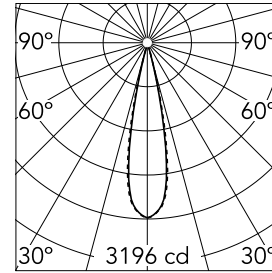

Light Shadow Fixed Trim Dali Version 2 Spots Optic Medium

03.9112.40ADA - White/Chrome

Recessed integrated luminaire with 2 LED lighting spots. Remote power supply included (220-240V).

Main specifications

Number of heads	1	Net lumen (lm)	475
Lamp category	LED	Mountings	Ceiling recessed
Power (W)	5.4W	Environment	Indoor
CCT (K)	3000K		
CRI	90		

Optical

Lighting type	Direct
LED type	Power LED
Light distribution	Symmetric
Optical type	Medium
Beam angle (°)	22
Beam angle C90-270 (°)	22

Physical

Color	White/Chrome	Length (mm)	77
Orientation	Fixed		
Trim	yes		
Recessed depth (mm)	150		
Weight (kg)	0.25		

Note

Pre-installation frame not required.