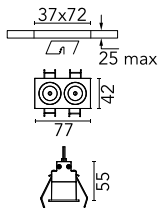

Light Shadow Fixed Trim Dali Version 2 Spots Optic Medium

03.9112.40ADA - White/Chrome

Recessed integrated luminaire with 2 LED lighting spots. Remote power supply included (220-240V).

Main specifications

Number of heads	1	Net lumen (lm)	475
Lamp category	LED	Mountings	Ceiling recessed
Power (W)	5.4W	Environment	Indoor
CCT (K)	3000K		
CRI	90		

Optical

Lighting type	Direct
LED type	Power LED
Light distribution	Symmetric
Optical type	Medium
Beam angle (°)	22
Beam angle C90-270 (°)	22

Physical

Color	White/Chrome	Length (mm)	77
Orientation	Fixed		
Trim	yes		
Recessed depth (mm)	150		
Weight (kg)	0.25		

Note

Pre-installation frame not required.