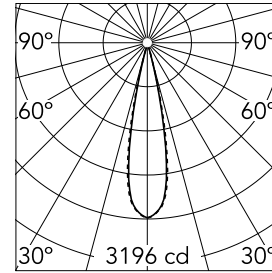

Number of heads	1	Net lumen (lm)	475
Lamp category	LED	Mountings	Ceiling recessed
Power (W)	5.4W	Environment	Indoor
CCT (K)	3000K		
CRI	90		

Optical

Lighting type	Direct
LED type	Power LED
Light distribution	Symmetric
Optical type	Medium
Beam angle (°)	22
Beam angle C90-270 (°)	22

Physical

Color	Black/Chrome	Length (mm)	77
Orientation	Fixed		
Trim	yes		
Recessed depth (mm)	150		
Weight (kg)	0.25		

Note

Pre-installation frame not required.