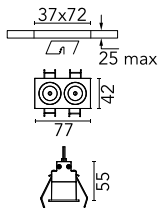

Light Shadow Fixed Trim Dali Version 2 Spots Optic Medium

03.9112.14ADA - Black/Chrome

Recessed integrated luminaire with 2 LED lighting spots. Remote power supply included (220-240V).

Main specifications

Number of heads	1	Net lumen (lm)	475
Lamp category	LED	Mountings	Ceiling recessed
Power (W)	5.4W	Environment	Indoor
CCT (K)	3000K		
CRI	90		

Optical

Lighting type	Direct
LED type	Power LED
Light distribution	Symmetric
Optical type	Medium
Beam angle (°)	22
Beam angle C90-270 (°)	22

Physical

Color	Black/Chrome	Length (mm)	77
Orientation	Fixed		
Trim	yes		
Recessed depth (mm)	150		
Weight (kg)	0.25		

Note

Pre-installation frame not required.