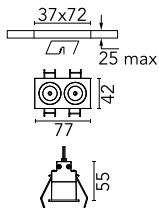

Light Shadow Fixed Trim Dali Version 2 Spots Optic Medium

03.9111.14ADA - Black/Black

Recessed integrated luminaire with 2 LED lighting spots. Remote power supply included (220-240V).

Main specifications

Number of heads	1	Net lumen (lm)	470
Lamp category	LED	Mountings	Ceiling recessed
Power (W)	5.4W	Environment	Indoor dry location
CCT (K)	3000K		
CRI	90		

Optical

Lighting type	Direct
LED type	Power LED
Light distribution	Symmetric
Optical type	Medium
Beam angle (°)	22
Beam angle C90-270 (°)	22

Physical

Color	Black/Black	Length (mm)	77
Orientation	Fixed		
Trim	yes		
Recessed depth (mm)	150		
Weight (kg)	0.25		

Note

Pre-installation frame not required.