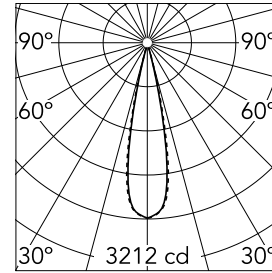

Number of heads	1	Net lumen (lm)	470
Lamp category	LED	Mountings	Ceiling recessed
Power (W)	5.4W	Environment	Indoor dry location
CCT (K)	3000K		
CRI	90		

Optical

Lighting type	Direct
LED type	Power LED
Light distribution	Symmetric
Optical type	Medium
Beam angle (°)	22
Beam angle C90-270 (°)	22

Physical

Color	Black/Black	Length (mm)	77
Orientation	Fixed		
Trim	yes		
Recessed depth (mm)	150		
Weight (kg)	0.25		

Note

Pre-installation frame not required.