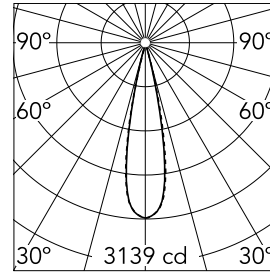

Number of heads	1	Net lumen (lm)	470
Lamp category	LED	Mountings	Ceiling recessed
Power (W)	5.4W	Environment	Indoor dry location
CCT (K)	3000K		
CRI	90		

Optical

Lighting type	Direct
LED type	Power LED
Light distribution	Symmetric
Optical type	Medium
Beam angle (°)	22
Beam angle C90-270 (°)	22

Physical

Color	Black/White	Length (mm)	77
Orientation	Fixed		
Trim	yes		
Recessed depth (mm)	150		
Weight (kg)	0.25		

Note

Pre-installation frame not required.