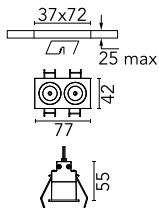

Light Shadow Fixed Trim Dali Version 2 Spots Optic Medium

■ □ 03.9110.14ADA - Black/White

Recessed integrated luminaire with 2 LED lighting spots. Remote power supply included (220-240V).

Main specifications

Number of heads	1	Net lumen (lm)	470
Lamp category	LED	Mountings	Ceiling recessed
Power (W)	5.4W	Environment	Indoor dry location
CCT (K)	3000K		
CRI	90		

Optical

Lighting type	Direct
LED type	Power LED
Light distribution	Symmetric
Optical type	Medium
Beam angle (°)	22
Beam angle C90-270 (°)	22

Physical

Color	Black/White	Length (mm)	77
Orientation	Fixed		
Trim	yes		
Recessed depth (mm)	150		
Weight (kg)	0.25		

Note

Pre-installation frame not required.