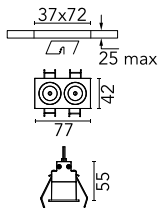

## Light Shadow Fixed Trim Dali Version 2 Spots Optic Medium

03.9100.14ADA - Black/White

Recessed integrated luminaire with 2 LED lighting spots. Remote power supply included (220-240V).

### Physical

<b>Color</b>	Black/White	<b>Length (mm)</b>	77
<b>Orientation</b>	Fixed		
<b>Trim</b>	yes		
<b>Recessed depth (mm)</b>	150		
<b>Weight (kg)</b>	0.25		