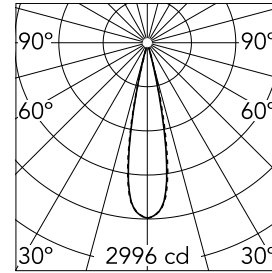

### Main specifications

<b>Number of heads</b>	1	<b>Net lumen (lm)</b>	448
<b>Lamp category</b>	LED	<b>Mountings</b>	Ceiling recessed
<b>Power (W)</b>	5.4W	<b>Environment</b>	Indoor
<b>CCT (K)</b>	2700K		
<b>CRI</b>	90		

### Optical

<b>Lighting type</b>	Direct
<b>LED type</b>	Power LED
<b>Light distribution</b>	Symmetric
<b>Optical type</b>	Medium
<b>Beam angle (°)</b>	22
<b>Beam angle C90-270 (°)</b>	22

<b>Beam Angle:</b>	22°		
<b>h(m)</b>	<b>E(lx)</b>	<b>D(m)</b>	
1	2996	0.39	
2	749	0.78	
3	333	1.17	
4	187	1.56	
5	120	1.95	

Luminous flux luminaire  
448 lm (EXTREME CUT OFF)

### Physical

<b>Color</b>	Black/White	<b>Length (mm)</b>	77
<b>Orientation</b>	Fixed		
<b>Trim</b>	yes		
<b>Recessed depth (mm)</b>	150		
<b>Weight (kg)</b>	0.25		