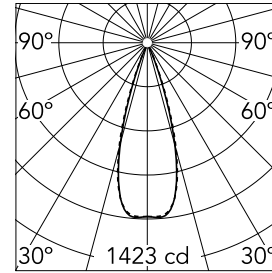

Light Shadow Fixed Trim Dali Version 2 Spots Optic Flood

03.9118.14ADA - Black/Gold

Recessed integrated luminaire with 2 LED lighting spots. Remote power supply included (220-240V).

Main specifications

Number of heads	1	Net lumen (lm)	462
Lamp category	LED	Mountings	Ceiling recessed
Power (W)	5.4W	Environment	Indoor
CCT (K)	3000K		
CRI	90		

Optical

Lighting type	Direct
LED type	Power LED
Light distribution	Symmetric
Optical type	Flood
Beam angle (°)	33
Beam angle C90-270 (°)	33

Beam Angle:	33°		
h(m)	E(lx)	D(m)	
1	1423	0.60	
2	356	1.20	
3	158	1.79	
4	89	2.39	
5	57	2.99	

Physical

Color	Black/Gold	Length (mm)	77
Orientation	Fixed		
Trim	yes		
Recessed depth (mm)	150		
Weight (kg)	0.25		

Note

Pre-installation frame not required.