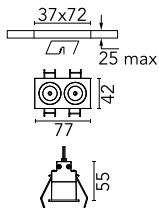

Light Shadow Fixed Trim Dali Version 2 Spots Optic Flood

03.9118.14ADA - Black/Gold

Recessed integrated luminaire with 2 LED lighting spots. Remote power supply included (220-240V).

Main specifications

Number of heads	1	Net lumen (lm)	462
Lamp category	LED	Mountings	Ceiling recessed
Power (W)	5.4W	Environment	Indoor
CCT (K)	3000K		
CRI	90		

Optical

Lighting type	Direct
LED type	Power LED
Light distribution	Symmetric
Optical type	Flood
Beam angle (°)	33
Beam angle C90-270 (°)	33

Beam Angle:	33°		
h(m)	E(lx)	D(m)	
1	1423	0.60	
2	356	1.20	
3	158	1.79	
4	89	2.39	
5	57	2.99	

Physical

Color	Black/Gold	Length (mm)	77
Orientation	Fixed		
Trim	yes		
Recessed depth (mm)	150		
Weight (kg)	0.25		

Note

Pre-installation frame not required.