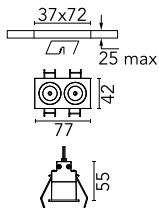

Light Shadow Fixed Trim Dali Version 2 Spots Optic Flood

03.9117.14ADA - Black/Chrome

Recessed integrated luminaire with 2 LED lighting spots. Remote power supply included (220-240V).

Main specifications

Number of heads	1	Net lumen (lm)	475
Lamp category	LED	Mountings	Ceiling recessed
Power (W)	5.4W	Environment	Indoor dry location
CCT (K)	3000K		
CRI	90		

Optical

Lighting type	Direct
LED type	Power LED
Light distribution	Symmetric
Optical type	Flood
Beam angle (°)	33
Beam angle C90-270 (°)	33

Physical

Color	Black/Chrome	Length (mm)	77
Orientation	Fixed		
Trim	yes		
Recessed depth (mm)	150		
Weight (kg)	0.25		

Note

Pre-installation frame not required.