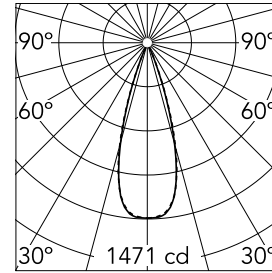

Light Shadow Fixed Trim Dali Version 2 Spots Optic Flood

03.9117.14ADA - Black/Chrome

Recessed integrated luminaire with 2 LED lighting spots. Remote power supply included (220-240V).

Main specifications

Number of heads	1	Net lumen (lm)	475
Lamp category	LED	Mountings	Ceiling recessed
Power (W)	5.4W	Environment	Indoor dry location
CCT (K)	3000K		
CRI	90		

Optical

Lighting type	Direct
LED type	Power LED
Light distribution	Symmetric
Optical type	Flood
Beam angle (°)	33
Beam angle C90-270 (°)	33

Physical

Color	Black/Chrome	Length (mm)	77
Orientation	Fixed		
Trim	yes		
Recessed depth (mm)	150		
Weight (kg)	0.25		

Note

Pre-installation frame not required.