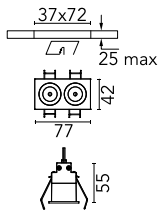

## Light Shadow Fixed Trim Dali Version 2 Spots Optic Flood

03.9116.14ADA - Black/Black

Recessed integrated luminaire with 2 LED lighting spots. Remote power supply included (220-240V).

Luminous flux luminaire  
455 lm (EXTREME CUT OFF)

### Physical

<b>Color</b>	Black/Black	<b>Length (mm)</b>	77
<b>Orientation</b>	Fixed		
<b>Trim</b>	yes		
<b>Recessed depth (mm)</b>	150		
<b>Weight (kg)</b>	0.25		