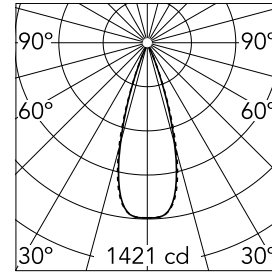

### Main specifications

<b>Number of heads</b>	1	<b>Net lumen (lm)</b>	455
<b>Lamp category</b>	LED	<b>Mountings</b>	Ceiling recessed
<b>Power (W)</b>	5.4W	<b>Environment</b>	Indoor
<b>CCT (K)</b>	3000K		
<b>CRI</b>	90		

### Optical

<b>Lighting type</b>	Direct
<b>LED type</b>	Power LED
<b>Light distribution</b>	Symmetric
<b>Optical type</b>	Flood
<b>Beam angle (°)</b>	33
<b>Beam angle C90-270 (°)</b>	33

<b>Beam Angle:</b>	33°		
<b>h(m)</b>	<b>E(lx)</b>	<b>D(m)</b>	
1	1421	0.60	
2	355	1.19	
3	158	1.79	
4	89	2.39	
5	57	2.99	

Luminous flux luminaire  
455 lm (EXTREME CUT OFF)

### Physical

<b>Color</b>	Black/Black	<b>Length (mm)</b>	77
<b>Orientation</b>	Fixed		
<b>Trim</b>	yes		
<b>Recessed depth (mm)</b>	150		
<b>Weight (kg)</b>	0.25		