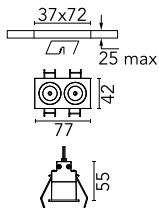

## Light Shadow Fixed Trim Dali Version 2 Spots Optic Flood

03.9108.40ADA - White/Gold

Recessed integrated luminaire with 2 LED lighting spots. Remote power supply included (220-240V).

### Physical

<b>Color</b>	White/Gold	<b>Length (mm)</b>	77
<b>Orientation</b>	Fixed		
<b>Trim</b>	yes		
<b>Recessed depth (mm)</b>	150		
<b>Weight (kg)</b>	0.25		