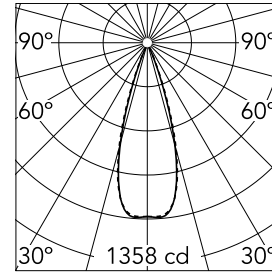

### Main specifications

<b>Number of heads</b>	1	<b>Net lumen (lm)</b>	441
<b>Lamp category</b>	LED	<b>Mountings</b>	Ceiling recessed
<b>Power (W)</b>	5.4W	<b>Environment</b>	Indoor dry location
<b>CCT (K)</b>	2700K		
<b>CRI</b>	90		

### Optical

<b>Lighting type</b>	Direct
<b>LED type</b>	Power LED
<b>Light distribution</b>	Symmetric
<b>Optical type</b>	Flood
<b>Beam angle (°)</b>	33
<b>Beam angle C90-270 (°)</b>	33

<b>Beam Angle:</b>	33°		
<b>h(m)</b>	<b>E(lx)</b>	<b>D(m)</b>	
1	1358	0.60	
2	340	1.20	
3	151	1.79	
4	85	2.39	
5	54	2.99	

Luminous flux luminaire  
441 lm (EXTREME CUT OFF)

### Physical

<b>Color</b>	White/Gold	<b>Length (mm)</b>	77
<b>Orientation</b>	Fixed		
<b>Trim</b>	yes		
<b>Recessed depth (mm)</b>	150		
<b>Weight (kg)</b>	0.25		