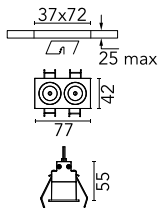

Light Shadow Fixed Trim Dali Version 2 Spots Optic Flood

03.9108.14ADA - Black/Gold

Recessed integrated luminaire with 2 LED lighting spots. Remote power supply included (220-240V).

Main specifications

Number of heads	1	Net lumen (lm)	441
Lamp category	LED	Mountings	Ceiling recessed
Power (W)	5.4W	Environment	Indoor dry location
CCT (K)	2700K		
CRI	90		

Optical

Lighting type	Direct
LED type	Power LED
Light distribution	Symmetric
Optical type	Flood
Beam angle (°)	33
Beam angle C90-270 (°)	33

Beam Angle:	33°		
h(m)	E(lx)	D(m)	
1	1358	0.60	
2	340	1.20	
3	151	1.79	
4	85	2.39	
5	54	2.99	

Physical

Color	Black/Gold	Length (mm)	77
Orientation	Fixed		
Trim	yes		
Recessed depth (mm)	150		
Weight (kg)	0.25		

Note

Pre-installation frame not required.