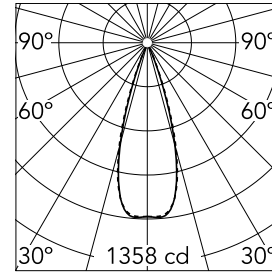

Light Shadow Fixed Trim Dali Version 2 Spots Optic Flood

03.9108.14ADA - Black/Gold

Recessed integrated luminaire with 2 LED lighting spots. Remote power supply included (220-240V).

Main specifications

Number of heads	1	Net lumen (lm)	441
Lamp category	LED	Mountings	Ceiling recessed
Power (W)	5.4W	Environment	Indoor dry location
CCT (K)	2700K		
CRI	90		

Optical

Lighting type	Direct
LED type	Power LED
Light distribution	Symmetric
Optical type	Flood
Beam angle (°)	33
Beam angle C90-270 (°)	33

Beam Angle:	33°		
h(m)	E(lx)	D(m)	
1	1358	0.60	
2	340	1.20	
3	151	1.79	
4	85	2.39	
5	54	2.99	

Physical

Color	Black/Gold	Length (mm)	77
Orientation	Fixed		
Trim	yes		
Recessed depth (mm)	150		
Weight (kg)	0.25		

Note

Pre-installation frame not required.