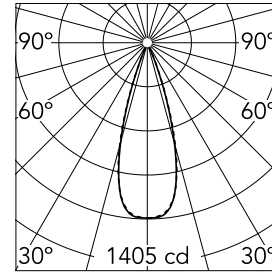

Light Shadow Fixed Trim Dali Version 2 Spots Optic Flood

03.9107.40ADA - White/Chrome

Recessed integrated luminaire with 2 LED lighting spots. Remote power supply included (220-240V).

Main specifications

Number of heads	1	Net lumen (lm)	454
Lamp category	LED	Mountings	Ceiling recessed
Power (W)	5.4W	Environment	Indoor
CCT (K)	2700K		
CRI	90		

Optical

Lighting type	Direct
LED type	Power LED
Light distribution	Symmetric
Optical type	Flood
Beam angle (°)	33
Beam angle C90-270 (°)	33

Physical

Color	White/Chrome	Length (mm)	77
Orientation	Fixed		
Trim	yes		
Recessed depth (mm)	150		
Weight (kg)	0.25		

Note

Pre-installation frame not required.