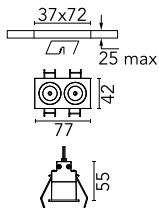

Light Shadow Fixed Trim Dali Version 2 Spots Optic Flood

03.9107.40ADA - White/Chrome

Recessed integrated luminaire with 2 LED lighting spots. Remote power supply included (220-240V).

Main specifications

Number of heads	1	Net lumen (lm)	454
Lamp category	LED	Mountings	Ceiling recessed
Power (W)	5.4W	Environment	Indoor
CCT (K)	2700K		
CRI	90		

Optical

Lighting type	Direct
LED type	Power LED
Light distribution	Symmetric
Optical type	Flood
Beam angle (°)	33
Beam angle C90-270 (°)	33

Physical

Color	White/Chrome	Length (mm)	77
Orientation	Fixed		
Trim	yes		
Recessed depth (mm)	150		
Weight (kg)	0.25		

Note

Pre-installation frame not required.