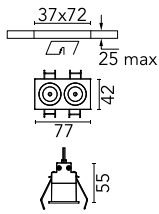

Light Shadow Fixed Trim Dali Version 2 Spots Optic Flood

03.9107.14ADA - Black/Chrome

Recessed integrated luminaire with 2 LED lighting spots. Remote power supply included (220-240V).

Main specifications

Number of heads	1	Net lumen (lm)	454
Lamp category	LED	Mountings	Ceiling recessed
Power (W)	5.4W	Environment	Indoor
CCT (K)	2700K		
CRI	90		

Optical

Lighting type	Direct
LED type	Power LED
Light distribution	Symmetric
Optical type	Flood
Beam angle (°)	33
Beam angle C90-270 (°)	33

Beam Angle:	33°		
	h(m)	E(lx)	D(m)
1	1405	0.60	
2	351	1.19	
3	156	1.79	
4	88	2.38	
5	56	2.98	

Luminous flux luminaire
454 lm (EXTREME CUT OFF)

Electrical

Frequency (Hz)	50/60	Emergency	Without
Voltage (V)	220.00	Insulation class	II
Dimmable	Yes		
Driver	Remote		
Driver type	Electronic dimmable DALI		

Physical

Color	Black/Chrome	Length (mm)	77
Orientation	Fixed		
Trim	yes		
Recessed depth (mm)	150		
Weight (kg)	0.25		

Certification / Marking

Note

Pre-installation frame not required.