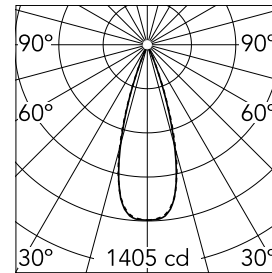

Light Shadow Fixed Trim Dali Version 2 Spots Optic Flood

03.9107.14ADA - Black/Chrome

Recessed integrated luminaire with 2 LED lighting spots. Remote power supply included (220-240V).

Main specifications

Number of heads	1	Net lumen (lm)	454
Lamp category	LED	Mountings	Ceiling recessed
Power (W)	5.4W	Environment	Indoor
CCT (K)	2700K		
CRI	90		

Optical

Lighting type	Direct
LED type	Power LED
Light distribution	Symmetric
Optical type	Flood
Beam angle (°)	33
Beam angle C90-270 (°)	33

Physical

Color	Black/Chrome	Length (mm)	77
Orientation	Fixed		
Trim	yes		
Recessed depth (mm)	150		
Weight (kg)	0.25		

Certification / Marking

Note

Pre-installation frame not required.