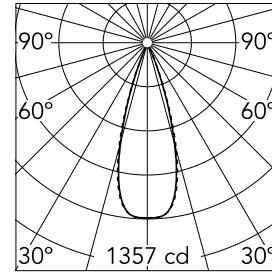

### Main specifications

<b>Number of heads</b>	1	<b>Net lumen (lm)</b>	434
<b>Lamp category</b>	LED	<b>Mountings</b>	Ceiling recessed
<b>Power (W)</b>	5.4W	<b>Environment</b>	Indoor dry location
<b>CCT (K)</b>	2700K		
<b>CRI</b>	90		

### Optical

<b>Lighting type</b>	Direct
<b>LED type</b>	Power LED
<b>Light distribution</b>	Symmetric
<b>Optical type</b>	Flood
<b>Beam angle (°)</b>	33
<b>Beam angle C90-270 (°)</b>	33

<b>Beam Angle:</b>	33°		
<b>h(m)</b>	<b>E(lx)</b>	<b>D(m)</b>	
1	1357	0.60	
2	339	1.19	
3	151	1.79	
4	85	2.39	
5	54	2.99	

Luminous flux luminaire  
434 lm (EXTREME CUT OFF)

### Physical

<b>Color</b>	White/Black	<b>Length (mm)</b>	77
<b>Orientation</b>	Fixed		
<b>Trim</b>	yes		
<b>Recessed depth (mm)</b>	150		
<b>Weight (kg)</b>	0.25		