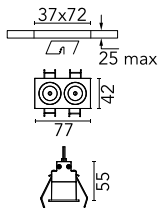

## Light Shadow Fixed Trim Dali Version 2 Spots Optic Flood

03.9106.40ADA - White/Black

Recessed integrated luminaire with 2 LED lighting spots. Remote power supply included (220-240V).

### Main specifications

<b>Number of heads</b>	1	<b>Net lumen (lm)</b>	434
<b>Lamp category</b>	LED	<b>Mountings</b>	Ceiling recessed
<b>Power (W)</b>	5.4W	<b>Environment</b>	Indoor dry location
<b>CCT (K)</b>	2700K		
<b>CRI</b>	90		

### Physical

<b>Color</b>	White/Black	<b>Length (mm)</b>	77
<b>Orientation</b>	Fixed		
<b>Trim</b>	yes		
<b>Recessed depth (mm)</b>	150		
<b>Weight (kg)</b>	0.25		