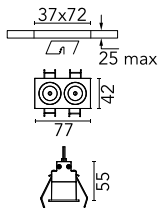

## Light Shadow Fixed Trim Dali Version 2 Spots Optic Flood

03.9106.14ADA - Black/Black

Recessed integrated luminaire with 2 LED lighting spots. Remote power supply included (220-240V).

### Physical

<b>Color</b>	Black/Black	<b>Length (mm)</b>	77
<b>Orientation</b>	Fixed		
<b>Trim</b>	yes		
<b>Recessed depth (mm)</b>	150		
<b>Weight (kg)</b>	0.25		