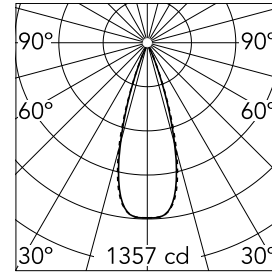

### Main specifications

<b>Number of heads</b>	1	<b>Net lumen (lm)</b>	434
<b>Lamp category</b>	LED	<b>Mountings</b>	Ceiling recessed
<b>Power (W)</b>	5.4W	<b>Environment</b>	Indoor
<b>CCT (K)</b>	2700K		
<b>CRI</b>	90		

### Optical

<b>Lighting type</b>	Direct
<b>LED type</b>	Power LED
<b>Light distribution</b>	Symmetric
<b>Optical type</b>	Flood
<b>Beam angle (°)</b>	33
<b>Beam angle C90-270 (°)</b>	33

<b>Beam Angle: 33°</b>		
<b>h(m)</b>	<b>E(lx)</b>	<b>D(m)</b>
1	1357	0.60
2	339	1.19
3	151	1.79
4	85	2.39
5	54	2.99

Luminous flux luminaire  
434 lm (EXTREME CUT OFF)

### Physical

<b>Color</b>	Black/Black	<b>Length (mm)</b>	77
<b>Orientation</b>	Fixed		
<b>Trim</b>	yes		
<b>Recessed depth (mm)</b>	150		
<b>Weight (kg)</b>	0.25		