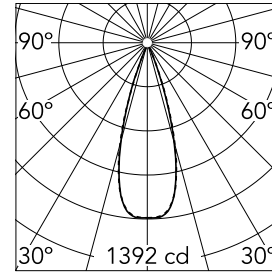

Light Shadow Fixed Trim Dali Version 2 Spots Optic Flood

03.9105.40ADA - White/White

Recessed integrated luminaire with 2 LED lighting spots. Remote power supply included (220-240V).

Main specifications

Number of heads	1	Net lumen (lm)	447
Lamp category	LED	Mountings	Ceiling recessed
Power (W)	5.4W	Environment	Indoor dry location
CCT (K)	2700K		
CRI	90		

Optical

Lighting type	Direct
LED type	Power LED
Light distribution	Symmetric
Optical type	Flood
Beam angle (°)	33
Beam angle C90-270 (°)	33

Beam Angle:	33°		
h(m)	E(lx)	D(m)	
1	1392	0.59	
2	348	1.18	
3	155	1.78	
4	87	2.37	
5	56	2.96	

Physical

Color	White/White	Length (mm)	77
Orientation	Fixed		
Trim	yes		
Recessed depth (mm)	150		
Weight (kg)	0.25		

Note

Pre-installation frame not required.