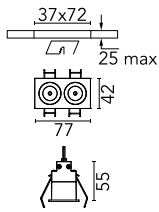

Light Shadow Fixed Trim Dali Version 2 Spots Optic Flood

03.9105.40ADA - White/White

Recessed integrated luminaire with 2 LED lighting spots. Remote power supply included (220-240V).

Main specifications

Number of heads	1	Net lumen (lm)	447
Lamp category	LED	Mountings	Ceiling recessed
Power (W)	5.4W	Environment	Indoor dry location
CCT (K)	2700K		
CRI	90		

Optical

Lighting type	Direct
LED type	Power LED
Light distribution	Symmetric
Optical type	Flood
Beam angle (°)	33
Beam angle C90-270 (°)	33

Beam Angle:	33°		
h(m)	E(lx)	D(m)	
1	1392	0.59	
2	348	1.18	
3	155	1.78	
4	87	2.37	
5	56	2.96	

Luminous flux luminaire
447 lm (EXTREME CUT OFF)

Electrical

Frequency (Hz)	50/60	Emergency	Without
Voltage (V)	220.00	Insulation class	II
Dimmable	Yes		
Driver	Remote included		
Driver type	Dimmable DALI		
	1		

Physical

Color	White/White	Length (mm)	77
Orientation	Fixed		
Trim	yes		
Recessed depth (mm)	150		
Weight (kg)	0.25		

Note

Pre-installation frame not required.