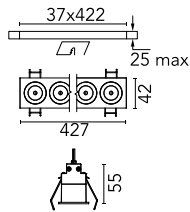

Number of heads	1	Net lumen (lm)	2681
Lamp category	LED	Mountings	Ceiling recessed
Power (W)	32.4W	Environment	Indoor
CCT (K)	3000K		
CRI	90		

Optical

Lighting type	Direct
LED type	Power LED
Light distribution	Symmetric
Optical type	Wide flood
Beam angle (°)	44
Beam angle C90-270 (°)	44

Beam Angle:	44°		
h(m)	E(lx)	D(m)	
1	5589	0.80	
2	1397	1.60	
3	621	2.40	
4	349	3.19	
5	224	3.99	

Luminous flux luminaire
2681 lm (EXTREME CUT OFF)

Electrical

Frequency (Hz)	50/60	Emergency	Without
Voltage (V)	220.00	Insulation class	II
Dimmable	Yes		
Driver	Remote		
Driver type	Electronic dimmable push, Electronic dimmable DALI		

Physical

Color	White/Chrome	Length (mm)	427
Orientation	Fixed		
Trim	yes		
Recessed depth (mm)	75		
Weight (kg)	0.66		

Note

Pre-installation frame not required.