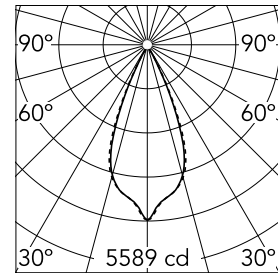

Light Shadow Fixed Trim Dali Version 12 Spots Optic Wide Flood

03.8330.40ADA - White/Chrome

Recessed integrated luminaire with 12 LED lighting spots. Remote power supply included (220-240V).

Main specifications

Number of heads	1	Net lumen (lm)	2681
Lamp category	LED	Mountings	Ceiling recessed
Power (W)	32.4W	Environment	Indoor
CCT (K)	3000K		
CRI	90		

Optical

Lighting type	Direct
LED type	Power LED
Light distribution	Symmetric
Optical type	Wide flood
Beam angle (°)	44
Beam angle C90-270 (°)	44

Physical

Color	White/Chrome	Length (mm)	427
Orientation	Fixed		
Trim	yes		
Recessed depth (mm)	75		
Weight (kg)	0.66		

Note

Pre-installation frame not required.