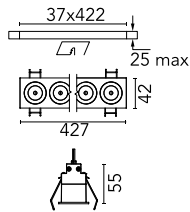

Number of heads	1	Net lumen (lm)	2681
Lamp category	LED	Mountings	Ceiling recessed
Power (W)	32.4W	Environment	Indoor
CCT (K)	3000K		
CRI	90		

Optical

Lighting type	Direct
LED type	Power LED
Light distribution	Symmetric
Optical type	Wide flood
Beam angle (°)	44
Beam angle C90-270 (°)	44

Beam Angle:	44°		
h(m)	E(lx)	D(m)	
1	5589	0.80	
2	1397	1.60	
3	621	2.40	
4	349	3.19	
5	224	3.99	

Luminous flux luminaire
2681 lm (EXTREME CUT OFF)

Electrical

Frequency (Hz)	50/60	Emergency	Without
Voltage (V)	220.00	Insulation class	II
Dimmable	Yes		
Driver	Remote		
Driver type	Electronic dimmable push, Electronic dimmable DALI		

Physical

Color	Black/Chrome	Length (mm)	427
Orientation	Fixed		
Trim	yes		
Recessed depth (mm)	75		
Weight (kg)	0.66		

Note

Pre-installation frame not required.