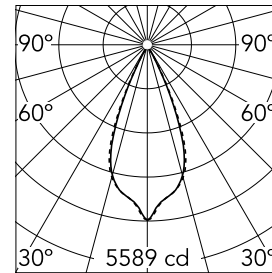

Number of heads	1	Net lumen (lm)	2681
Lamp category	LED	Mountings	Ceiling recessed
Power (W)	32.4W	Environment	Indoor
CCT (K)	3000K		
CRI	90		

Optical

Lighting type	Direct
LED type	Power LED
Light distribution	Symmetric
Optical type	Wide flood
Beam angle (°)	44
Beam angle C90-270 (°)	44

Physical

Color	Black/Chrome	Length (mm)	427
Orientation	Fixed		
Trim	yes		
Recessed depth (mm)	75		
Weight (kg)	0.66		

Note

Pre-installation frame not required.