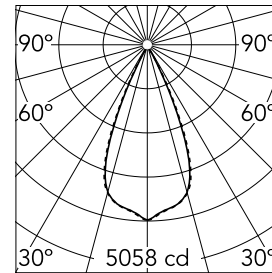

Light Shadow Fixed Trim Dali Version 12 Spots Optic Wide Flood

■ ■ 03.8329.14ADA - Black/Black

Recessed integrated luminaire with 12 LED lighting spots. Remote power supply included (220-240V).

Main specifications

Number of heads	1	Net lumen (lm)	2666
Lamp category	LED	Mountings	Ceiling recessed
Power (W)	32.4W	Environment	Indoor dry location
CCT (K)	3000K		
CRI	90		

Optical

Lighting type	Direct
LED type	Power LED
Light distribution	Symmetric
Optical type	Wide flood
Beam angle (°)	46
Beam angle C90-270 (°)	46

Physical

Color	Black/Black	Length (mm)	427
Orientation	Fixed		
Trim	yes		
Recessed depth (mm)	75		
Weight (kg)	0.66		

Note

Pre-installation frame not required.