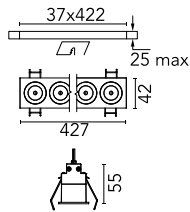

Number of heads	1	Net lumen (lm)	2666
Lamp category	LED	Mountings	Ceiling recessed
Power (W)	32.4W	Environment	Indoor dry location
CCT (K)	3000K		
CRI	90		

Optical

Lighting type	Direct
LED type	Power LED
Light distribution	Symmetric
Optical type	Wide flood
Beam angle (°)	46
Beam angle C90-270 (°)	46

Beam Angle:	46°		
	h(m)	E(lx)	D(m)
	1	5058	0.84
	2	1264	1.69
	3	562	2.53
	4	316	3.38
	5	202	4.22

Luminous flux luminaire
2666 lm (EXTREME CUT OFF)

Electrical

Frequency (Hz)	50/60	Emergency	Without
Voltage (V)	220.00	Insulation class	II
Dimmable	Yes		
Driver	Remote included		
Driver type	Dimmable DALI		
	1		

Physical

Color	Black/Black	Length (mm)	427
Orientation	Fixed		
Trim	yes		
Recessed depth (mm)	75		
Weight (kg)	0.66		

Note

Pre-installation frame not required.