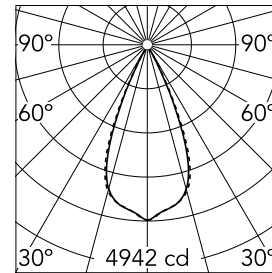

### Main specifications

<b>Number of heads</b>	1	<b>Net lumen (lm)</b>	2652
<b>Lamp category</b>	LED	<b>Mountings</b>	Ceiling recessed
<b>Power (W)</b>	32.4W	<b>Environment</b>	Indoor dry location
<b>CCT (K)</b>	3000K		
<b>CRI</b>	90		

### Optical

<b>Lighting type</b>	Direct
<b>LED type</b>	Power LED
<b>Light distribution</b>	Symmetric
<b>Optical type</b>	Wide flood
<b>Beam angle (°)</b>	45
<b>Beam angle C90-270 (°)</b>	45

Beam Angle: 45°

h(m) E(lx) D(m)

1 4942 0.83

2 1235 1.67

3 549 2.50

4 309 3.34

5 198 4.17

Luminous flux luminaire  
2652 lm (EXTREME CUT OFF)

### Physical

<b>Color</b>	White/White	<b>Length (mm)</b>	427
<b>Orientation</b>	Fixed		
<b>Trim</b>	yes		
<b>Recessed depth (mm)</b>	75		
<b>Weight (kg)</b>	0.66		