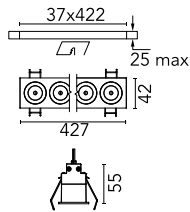

### Optical

<b>Lighting type</b>	Direct
<b>LED type</b>	Power LED
<b>Light distribution</b>	Symmetric
<b>Optical type</b>	Wide flood
<b>Beam angle (°)</b>	45
<b>Beam angle C90-270 (°)</b>	45

Beam Angle: 45°

h(m) E(lx) D(m)

1 4942 0.83

2 1235 1.67

3 549 2.50

4 309 3.34

5 198 4.17

Luminous flux luminaire  
2652 lm (EXTREME CUT OFF)

### Physical

<b>Color</b>	White/White	<b>Length (mm)</b>	427
<b>Orientation</b>	Fixed		
<b>Trim</b>	yes		
<b>Recessed depth (mm)</b>	75		
<b>Weight (kg)</b>	0.66		