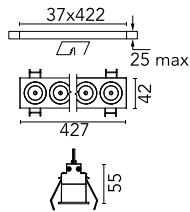

Number of heads	1	Net lumen (lm)	2597
Lamp category	LED	Mountings	Ceiling recessed
Power (W)	32.4W	Environment	Indoor dry location
CCT (K)	2700K		
CRI	90		

Optical

Lighting type	Direct
LED type	Power LED
Light distribution	Symmetric
Optical type	Wide flood
Beam angle (°)	46
Beam angle C90-270 (°)	46

Beam Angle:	46°		
	h(m)	E(lx)	D(m)
	1	4784	0.84
	2	1196	1.69
	3	532	2.53
	4	299	3.38
	5	191	4.22

Luminous flux luminaire
2597 lm (EXTREME CUT OFF)

Electrical

Frequency (Hz)	50/60	Emergency	Without
Voltage (V)	220.00	Insulation class	II
Dimmable	Yes		
Driver	Remote included		
Driver type	Dimmable DALI		
	1		

Physical

Color	White/Gold	Length (mm)	427
Orientation	Fixed		
Trim	yes		
Recessed depth (mm)	75		
Weight (kg)	0.66		

Note

Pre-installation frame not required.