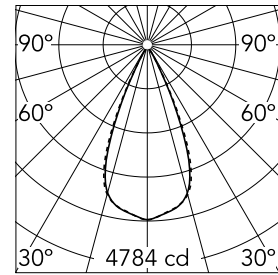

Light Shadow Fixed Trim Dali Version 12 Spots Optic Wide Flood

03.8327.40ADA - White/Gold

Recessed integrated luminaire with 12 LED lighting spots. Remote power supply included (220-240V).

Main specifications

Number of heads	1	Net lumen (lm)	2597
Lamp category	LED	Mountings	Ceiling recessed
Power (W)	32.4W	Environment	Indoor dry location
CCT (K)	2700K		
CRI	90		

Optical

Lighting type	Direct
LED type	Power LED
Light distribution	Symmetric
Optical type	Wide flood
Beam angle (°)	46
Beam angle C90-270 (°)	46

Physical

Color	White/Gold	Length (mm)	427
Orientation	Fixed		
Trim	yes		
Recessed depth (mm)	75		
Weight (kg)	0.66		

Note

Pre-installation frame not required.