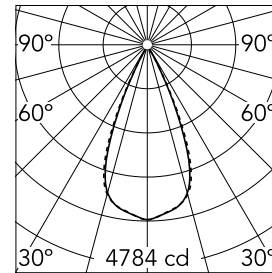

### Main specifications

<b>Number of heads</b>	1	<b>Net lumen (lm)</b>	2597
<b>Lamp category</b>	LED	<b>Mountings</b>	Ceiling recessed
<b>Power (W)</b>	32.4W	<b>Environment</b>	Indoor dry location
<b>CCT (K)</b>	2700K		
<b>CRI</b>	90		

### Optical

<b>Lighting type</b>	Direct
<b>LED type</b>	Power LED
<b>Light distribution</b>	Symmetric
<b>Optical type</b>	Wide flood
<b>Beam angle (°)</b>	46
<b>Beam angle C90-270 (°)</b>	46

<b>Beam Angle:</b>	46°		
	<b>h(m)</b>	<b>E(lx)</b>	<b>D(m)</b>
	1	4784	0.84
	2	1196	1.69
	3	532	2.53
	4	299	3.38
	5	191	4.22

Luminous flux luminaire  
2597 lm (EXTREME CUT OFF)

### Physical

<b>Color</b>	Black/Gold	<b>Length (mm)</b>	427
<b>Orientation</b>	Fixed		
<b>Trim</b>	yes		
<b>Recessed depth (mm)</b>	75		
<b>Weight (kg)</b>	0.66		