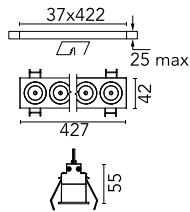

Light Shadow Fixed Trim Dali Version 12 Spots Optic Wide Flood

■ ■ ■ 03.8327.14ADA - Black/Gold

Recessed integrated luminaire with 12 LED lighting spots. Remote power supply included (220-240V).

Main specifications

Number of heads	1	Net lumen (lm)	2597
Lamp category	LED	Mountings	Ceiling recessed
Power (W)	32.4W	Environment	Indoor dry location
CCT (K)	2700K		
CRI	90		

Optical

Lighting type	Direct
LED type	Power LED
Light distribution	Symmetric
Optical type	Wide flood
Beam angle (°)	46
Beam angle C90-270 (°)	46

Beam Angle:	46°		
	h(m)	E(lx)	D(m)
	1	4784	0.84
	2	1196	1.69
	3	532	2.53
	4	299	3.38
	5	191	4.22

Luminous flux luminaire
2597 lm (EXTREME CUT OFF)

Electrical

Frequency (Hz)	50/60	Emergency	Without
Voltage (V)	220.00	Insulation class	II
Dimmable	Yes		
Driver	Remote included		
Driver type	Dimmable DALI		
	1		

Physical

Color	Black/Gold	Length (mm)	427
Orientation	Fixed		
Trim	yes		
Recessed depth (mm)	75		
Weight (kg)	0.66		

Note

Pre-installation frame not required.