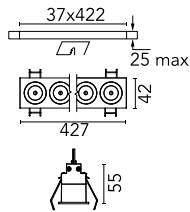

Number of heads	1	Net lumen (lm)	2681
Lamp category	LED	Mountings	Ceiling recessed
Power (W)	32.4W	Environment	Indoor dry location
CCT (K)	2700K		
CRI	90		

Optical

Lighting type	Direct
LED type	Power LED
Light distribution	Symmetric
Optical type	Wide flood
Beam angle (°)	44
Beam angle C90-270 (°)	44

Beam Angle:	44°		
	h(m)	E(lx)	D(m)
1	5589	0.80	
2	1397	1.60	
3	621	2.40	
4	349	3.19	
5	224	3.99	

Luminous flux luminaire
2681 lm (EXTREME CUT OFF)

Electrical

Frequency (Hz)	50/60	Emergency	Without
Voltage (V)	220.00	Insulation class	II
Dimmable	Yes		
Driver	Remote included		
Driver type	Dimmable DALI		
	1		

Physical

Color	White/Chrome	Length (mm)	427
Orientation	Fixed		
Trim	yes		
Recessed depth (mm)	75		
Weight (kg)	0.66		

Note

Pre-installation frame not required.