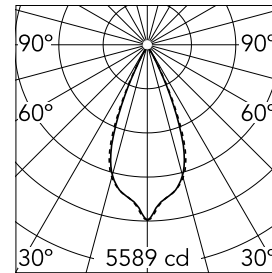

Light Shadow Fixed Trim Dali Version 12 Spots Optic Wide Flood

03.8326.40ADA - White/Chrome

Recessed integrated luminaire with 12 LED lighting spots. Remote power supply included (220-240V).

Main specifications

Number of heads	1	Net lumen (lm)	2681
Lamp category	LED	Mountings	Ceiling recessed
Power (W)	32.4W	Environment	Indoor dry location
CCT (K)	2700K		
CRI	90		

Optical

Lighting type	Direct
LED type	Power LED
Light distribution	Symmetric
Optical type	Wide flood
Beam angle (°)	44
Beam angle C90-270 (°)	44

Physical

Color	White/Chrome	Length (mm)	427
Orientation	Fixed		
Trim	yes		
Recessed depth (mm)	75		
Weight (kg)	0.66		

Note

Pre-installation frame not required.