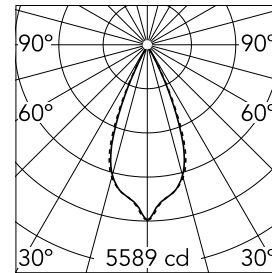

### Optical

<b>Lighting type</b>	Direct
<b>LED type</b>	Power LED
<b>Light distribution</b>	Symmetric
<b>Optical type</b>	Wide flood
<b>Beam angle (°)</b>	44
<b>Beam angle C90-270 (°)</b>	44

<b>Beam Angle:</b>	44°		
	<b>h(m)</b>	<b>E(lx)</b>	<b>D(m)</b>
1	5589	0.80	
2	1397	1.60	
3	621	2.40	
4	349	3.19	
5	224	3.99	

Luminous flux luminaire  
2681 lm (EXTREME CUT OFF)

### Physical

<b>Color</b>	Black/Chrome	<b>Length (mm)</b>	427
<b>Orientation</b>	Fixed		
<b>Trim</b>	yes		
<b>Recessed depth (mm)</b>	75		
<b>Weight (kg)</b>	0.66		