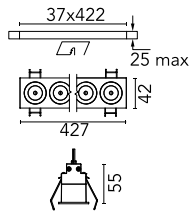

Light Shadow Fixed Trim Dali Version 12 Spots Optic Wide Flood

03.8326.14ADA - Black/Chrome

Recessed integrated luminaire with 12 LED lighting spots. Remote power supply included (220-240V).

Main specifications

Number of heads	1	Net lumen (lm)	2681
Lamp category	LED	Mountings	Ceiling recessed
Power (W)	32.4W	Environment	Indoor dry location
CCT (K)	2700K		
CRI	90		

Optical

Lighting type	Direct
LED type	Power LED
Light distribution	Symmetric
Optical type	Wide flood
Beam angle (°)	44
Beam angle C90-270 (°)	44

Beam Angle:	44°		
	h(m)	E(lx)	D(m)
1	5589	0.80	
2	1397	1.60	
3	621	2.40	
4	349	3.19	
5	224	3.99	

Luminous flux luminaire
2681 lm (EXTREME CUT OFF)

Electrical

Frequency (Hz)	50/60	Emergency	Without
Voltage (V)	220.00	Insulation class	II
Dimmable	Yes		
Driver	Remote included		
Driver type	Dimmable DALI		
	1		

Physical

Color	Black/Chrome	Length (mm)	427
Orientation	Fixed		
Trim	yes		
Recessed depth (mm)	75		
Weight (kg)	0.66		

Note

Pre-installation frame not required.