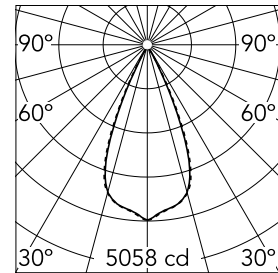

Light Shadow Fixed Trim Dali Version 12 Spots Optic Wide Flood

■ 03.8325.40ADA - White/Black

Recessed integrated luminaire with 12 LED lighting spots. Remote power supply included (220-240V).

Main specifications

Number of heads	1	Net lumen (lm)	2666
Lamp category	LED	Mountings	Ceiling recessed
Power (W)	32.4W	Environment	Indoor dry location
CCT (K)	2700K		
CRI	90		

Optical

Lighting type	Direct
LED type	Power LED
Light distribution	Symmetric
Optical type	Wide flood
Beam angle (°)	46
Beam angle C90-270 (°)	46

Physical

Color	White/Black	Length (mm)	427
Orientation	Fixed		
Trim	yes		
Recessed depth (mm)	75		
Weight (kg)	0.66		

Note

Pre-installation frame not required.