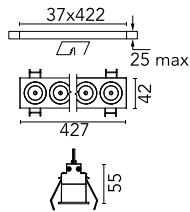

Number of heads	1	Net lumen (lm)	2666
Lamp category	LED	Mountings	Ceiling recessed
Power (W)	32.4W	Environment	Indoor dry location
CCT (K)	2700K		
CRI	90		

Optical

Lighting type	Direct
LED type	Power LED
Light distribution	Symmetric
Optical type	Wide flood
Beam angle (°)	46
Beam angle C90-270 (°)	46

Beam Angle:	46°		
	h(m)	E(lx)	D(m)
	1	5058	0.84
	2	1264	1.69
	3	562	2.53
	4	316	3.38
	5	202	4.22

Luminous flux luminaire
2666 lm (EXTREME CUT OFF)

Electrical

Frequency (Hz)	50/60	Emergency	Without
Voltage (V)	220.00	Insulation class	II
Dimmable	Yes		
Driver	Remote included		
Driver type	Dimmable DALI		
	1		

Physical

Color	White/Black	Length (mm)	427
Orientation	Fixed		
Trim	yes		
Recessed depth (mm)	75		
Weight (kg)	0.66		

Note

Pre-installation frame not required.