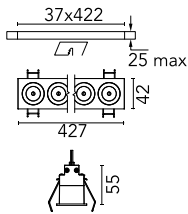

Light Shadow Fixed Trim Dali Version 12 Spots Optic Wide Flood

■ ■ 03.8325.14ADA - Black/Black

Recessed integrated luminaire with 12 LED lighting spots. Remote power supply included (220-240V).

Main specifications

Number of heads	1	Net lumen (lm)	2666
Lamp category	LED	Mountings	Ceiling recessed
Power (W)	32.4W	Environment	Indoor
CCT (K)	2700K		
CRI	90		

Optical

Lighting type	Direct
LED type	Power LED
Light distribution	Symmetric
Optical type	Wide flood
Beam angle (°)	46
Beam angle C90-270 (°)	46

Certification / Marking

Physical

Color	Black/Black	Length (mm)	427
Orientation	Fixed		
Trim	yes		
Recessed depth (mm)	75		
Weight (kg)	0.66		

Note

Pre-installation frame not required.