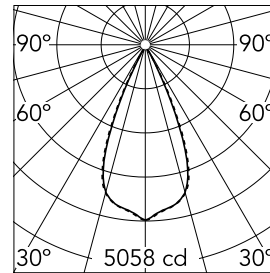

Number of heads	1	Net lumen (lm)	2666
Lamp category	LED	Mountings	Ceiling recessed
Power (W)	32.4W	Environment	Indoor
CCT (K)	2700K		
CRI	90		

Optical

Lighting type	Direct
LED type	Power LED
Light distribution	Symmetric
Optical type	Wide flood
Beam angle (°)	46
Beam angle C90-270 (°)	46

Certification / Marking

Physical

Color	Black/Black	Length (mm)	427
Orientation	Fixed		
Trim	yes		
Recessed depth (mm)	75		
Weight (kg)	0.66		

Note

Pre-installation frame not required.