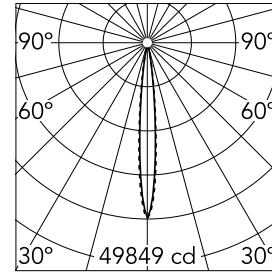

Light Shadow Fixed Trim Dali Version 12 Spots Optic Spot

03.8851.40ADA - White/Gold

Recessed integrated luminaire with 12 LED lighting spots. Remote power supply included (220-240V).

Main specifications

Number of heads	1	Net lumen (lm)	2817
Lamp category	LED	Mountings	Ceiling recessed
Power (W)	32.4W	Environment	Indoor dry location
CCT (K)	3000K		
CRI	90		

Optical

Lighting type	Direct
LED type	Power LED
Light distribution	Symmetric
Optical type	Spot
Beam angle (°)	10
Beam angle C90-270 (°)	10

Beam Angle:	10°		
h(m)	E(lx)	D(m)	
1	49849	0.18	
2	12462	0.36	
3	5539	0.55	
4	3116	0.73	
5	1994	0.91	

Physical

Color	White/Gold	Length (mm)	427
Orientation	Fixed		
Trim	yes		
Recessed depth (mm)	75		
Weight (kg)	0.66		

Note

Pre-installation frame not required.