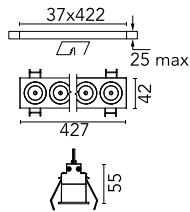

Electrical

Frequency (Hz)	50/60	Emergency	Without
Voltage (V)	220.00	Insulation class	II
Dimmable	Yes		
Driver	Remote included		
Driver type	Dimmable DALI		
	1		

Physical

Color	White/Gold	Length (mm)	427
Orientation	Fixed		
Trim	yes		
Recessed depth (mm)	75		
Weight (kg)	0.66		

Note

Pre-installation frame not required.