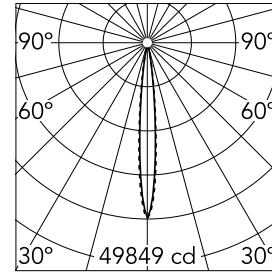

### Main specifications

<b>Number of heads</b>	1	<b>Net lumen (lm)</b>	2817
<b>Lamp category</b>	LED	<b>Mountings</b>	Ceiling recessed
<b>Power (W)</b>	32.4W	<b>Environment</b>	Indoor dry location
<b>CCT (K)</b>	3000K		
<b>CRI</b>	90		

### Optical

<b>Lighting type</b>	Direct
<b>LED type</b>	Power LED
<b>Light distribution</b>	Symmetric
<b>Optical type</b>	Spot
<b>Beam angle (°)</b>	10
<b>Beam angle C90-270 (°)</b>	10

<b>Beam Angle:</b>	10°		
	<b>h(m)</b>	<b>E(lx)</b>	<b>D(m)</b>
1	49849	0.18	
2	12462	0.36	
3	5539	0.55	
4	3116	0.73	
5	1994	0.91	

Luminous flux luminaire  
2817 lm (EXTREME CUT OFF)

### Physical

<b>Color</b>	Black/Gold	<b>Length (mm)</b>	427
<b>Orientation</b>	Fixed		
<b>Trim</b>	yes		
<b>Recessed depth (mm)</b>	75		
<b>Weight (kg)</b>	0.66		