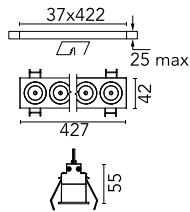

Light Shadow Fixed Trim Dali Version 12 Spots Optic Spot

03.8851.14ADA - Black/Gold

Recessed integrated luminaire with 12 LED lighting spots. Remote power supply included (220-240V).

Main specifications

Number of heads	1	Net lumen (lm)	2817
Lamp category	LED	Mountings	Ceiling recessed
Power (W)	32.4W	Environment	Indoor dry location
CCT (K)	3000K		
CRI	90		

Optical

Lighting type	Direct
LED type	Power LED
Light distribution	Symmetric
Optical type	Spot
Beam angle (°)	10
Beam angle C90-270 (°)	10

Beam Angle:	10°		
	h(m)	E(lx)	D(m)
1	49849	0.18	
2	12462	0.36	
3	5539	0.55	
4	3116	0.73	
5	1994	0.91	

Luminous flux luminaire
2817 lm (EXTREME CUT OFF)

Electrical

Frequency (Hz)	50/60	Emergency	Without
Voltage (V)	220.00	Insulation class	II
Dimmable	Yes		
Driver	Remote included		
Driver type	Dimmable DALI		
	1		

Physical

Color	Black/Gold	Length (mm)	427
Orientation	Fixed		
Trim	yes		
Recessed depth (mm)	75		
Weight (kg)	0.66		

Note

Pre-installation frame not required.