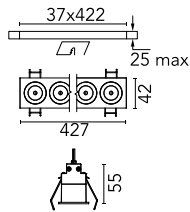

Number of heads	1	Net lumen (lm)	2888
Lamp category	LED	Mountings	Ceiling recessed
Power (W)	32.4W	Environment	Indoor dry location
CCT (K)	3000K		
CRI	90		

Optical

Lighting type	Direct
LED type	Power LED
Light distribution	Symmetric
Optical type	Spot
Beam angle (°)	10
Beam angle C90-270 (°)	10

Beam Angle:	10°		
	h(m)	E(lx)	D(m)
1	50870	0.18	
2	12718	0.36	
3	5652	0.55	
4	3179	0.73	
5	2035	0.91	

Luminous flux luminaire
2888 lm (EXTREME CUT OFF)

Electrical

Frequency (Hz)	50/60	Emergency	Without
Voltage (V)	220.00	Insulation class	II
Dimmable	Yes		
Driver	Remote included		
Driver type	Dimmable DALI		
	1		

Physical

Color	Black/Chrome	Length (mm)	427
Orientation	Fixed		
Trim	yes		
Recessed depth (mm)	75		
Weight (kg)	0.66		

Note

Pre-installation frame not required.