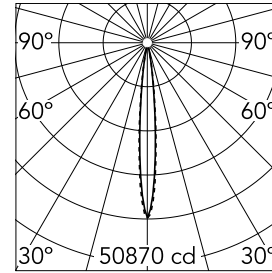

Light Shadow Fixed Trim Dali Version 12 Spots Optic Spot

03.8850.14ADA - Black/Chrome

Recessed integrated luminaire with 12 LED lighting spots. Remote power supply included (220-240V).

Main specifications

Number of heads	1	Net lumen (lm)	2888
Lamp category	LED	Mountings	Ceiling recessed
Power (W)	32.4W	Environment	Indoor dry location
CCT (K)	3000K		
CRI	90		

Optical

Lighting type	Direct
LED type	Power LED
Light distribution	Symmetric
Optical type	Spot
Beam angle (°)	10
Beam angle C90-270 (°)	10

Physical

Color	Black/Chrome	Length (mm)	427
Orientation	Fixed		
Trim	yes		
Recessed depth (mm)	75		
Weight (kg)	0.66		

Note

Pre-installation frame not required.