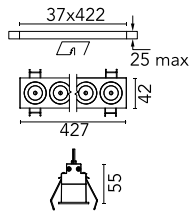

Number of heads	1	Net lumen (lm)	2876
Lamp category	LED	Mountings	Ceiling recessed
Power (W)	32.4W	Environment	Indoor dry location
CCT (K)	3000K		
CRI	90		

Optical

Lighting type	Direct
LED type	Power LED
Light distribution	Symmetric
Optical type	Spot
Beam angle (°)	10
Beam angle C90-270 (°)	10

Beam Angle:	10°		
h(m)	E(lx)	D(m)	
1	52606	0.17	
2	13152	0.35	
3	5845	0.52	
4	3288	0.70	
5	2104	0.87	

Luminous flux luminaire
2876 lm (EXTREME CUT OFF)

Electrical

Frequency (Hz)	50/60	Emergency	Without
Voltage (V)	220.00	Insulation class	II
Dimmable	Yes		
Driver	Remote included		
Driver type	Dimmable DALI		
	1		

Physical

Color	Black/White	Length (mm)	427
Orientation	Fixed		
Trim	yes		
Recessed depth (mm)	75		
Weight (kg)	0.66		

Note

Pre-installation frame not required.