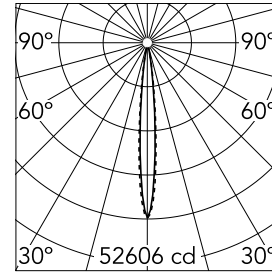

Number of heads	1	Net lumen (lm)	2876
Lamp category	LED	Mountings	Ceiling recessed
Power (W)	32.4W	Environment	Indoor dry location
CCT (K)	3000K		
CRI	90		

Optical

Lighting type	Direct
LED type	Power LED
Light distribution	Symmetric
Optical type	Spot
Beam angle (°)	10
Beam angle C90-270 (°)	10

Beam Angle:	10°		
h(m)	E(lx)	D(m)	
1	52606	0.17	
2	13152	0.35	
3	5845	0.52	
4	3288	0.70	
5	2104	0.87	

Luminous flux luminaire
2876 lm (EXTREME CUT OFF)

Electrical

Frequency (Hz)	50/60	Emergency	Without
Voltage (V)	220.00	Insulation class	II
Dimmable	Yes		
Driver	Remote included		
Driver type	Dimmable DALI		
	1		

Physical

Color	Black/White	Length (mm)	427
Orientation	Fixed		
Trim	yes		
Recessed depth (mm)	75		
Weight (kg)	0.66		

Note

Pre-installation frame not required.