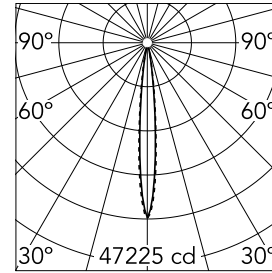

Light Shadow Fixed Trim Dali Version 12 Spots Optic Spot

03.8847.14ADA - Black/Gold

Recessed integrated luminaire with 12 LED lighting spots. Remote power supply included (220-240V).

Main specifications

Number of heads	1	Net lumen (lm)	2668
Lamp category	LED	Mountings	Ceiling recessed
Power (W)	32.4W	Environment	Indoor
CCT (K)	2700K		
CRI	90		

Optical

Lighting type	Direct
LED type	Power LED
Light distribution	Symmetric
Optical type	Spot
Beam angle (°)	10
Beam angle C90-270 (°)	10

Beam Angle: 10°

	h(m)	E(lx)	D(m)
1	47225	0.18	
2	11806	0.36	
3	5247	0.55	
4	2952	0.73	
5	1889	0.91	

Physical

Color	Black/Gold	Length (mm)	427
Orientation	Fixed		
Trim	yes		
Recessed depth (mm)	75		
Weight (kg)	0.66		

Note

Pre-installation frame not required.