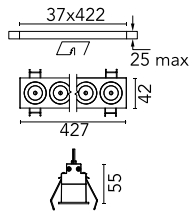

Light Shadow Fixed Trim Dali Version 12 Spots Optic Spot

03.8847.14ADA - Black/Gold

Recessed integrated luminaire with 12 LED lighting spots. Remote power supply included (220-240V).

Main specifications

Number of heads	1	Net lumen (lm)	2668
Lamp category	LED	Mountings	Ceiling recessed
Power (W)	32.4W	Environment	Indoor
CCT (K)	2700K		
CRI	90		

Optical

Lighting type	Direct
LED type	Power LED
Light distribution	Symmetric
Optical type	Spot
Beam angle (°)	10
Beam angle C90-270 (°)	10

Beam Angle: 10°

	h(m)	E(lx)	D(m)
1	47225	0.18	
2	11806	0.36	
3	5247	0.55	
4	2952	0.73	
5	1889	0.91	

Physical

Color	Black/Gold	Length (mm)	427
Orientation	Fixed		
Trim	yes		
Recessed depth (mm)	75		
Weight (kg)	0.66		

Note

Pre-installation frame not required.