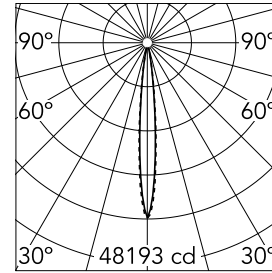

### Main specifications

<b>Number of heads</b>	1	<b>Net lumen (lm)</b>	2736
<b>Lamp category</b>	LED	<b>Mountings</b>	Ceiling recessed
<b>Power (W)</b>	32.4W	<b>Environment</b>	Indoor dry location
<b>CCT (K)</b>	2700K		
<b>CRI</b>	90		

### Optical

<b>Lighting type</b>	Direct
<b>LED type</b>	Power LED
<b>Light distribution</b>	Symmetric
<b>Optical type</b>	Spot
<b>Beam angle (°)</b>	10
<b>Beam angle C90-270 (°)</b>	10

<b>Beam Angle:</b>	10°		
	<b>h(m)</b>	<b>E(lx)</b>	<b>D(m)</b>
1	48193	0.18	
2	12048	0.36	
3	5355	0.55	
4	3012	0.73	
5	1928	0.91	

Luminous flux luminaire  
2736 lm (EXTREME CUT OFF)

### Physical

<b>Color</b>	White/Chrome	<b>Length (mm)</b>	427
<b>Orientation</b>	Fixed		
<b>Trim</b>	yes		
<b>Recessed depth (mm)</b>	75		
<b>Weight (kg)</b>	0.66		