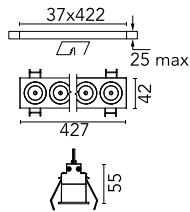

Electrical

Frequency (Hz)	50/60	Emergency	Without
Voltage (V)	220.00	Insulation class	II
Dimmable	Yes		
Driver	Remote included		
Driver type	Dimmable DALI		
	1		

Physical

Color	White/Chrome	Length (mm)	427
Orientation	Fixed		
Trim	yes		
Recessed depth (mm)	75		
Weight (kg)	0.66		

Note

Pre-installation frame not required.