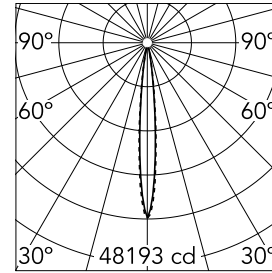

Optical

| | |
|-------------------------------|-----------|
| Lighting type | Direct |
| LED type | Power LED |
| Light distribution | Symmetric |
| Optical type | Spot |
| Beam angle (°) | 10 |
| Beam angle C90-270 (°) | 10 |

| | | | |
|--------------------|--------------|-------------|--|
| Beam Angle: | 10° | | |
| h(m) | E(lx) | D(m) | |
| 1 | 48193 | 0.18 | |
| 2 | 12048 | 0.36 | |
| 3 | 5355 | 0.55 | |
| 4 | 3012 | 0.73 | |
| 5 | 1928 | 0.91 | |

Physical

| | | | |
|----------------------------|--------------|--------------------|-----|
| Color | Black/Chrome | Length (mm) | 427 |
| Orientation | Fixed | | |
| Trim | yes | | |
| Recessed depth (mm) | 75 | | |
| Weight (kg) | 0.66 | | |