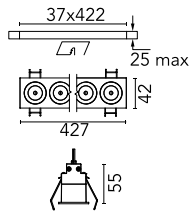

Light Shadow Fixed Trim Dali Version 12 Spots Optic Spot

03.8846.14ADA - Black/Chrome

Recessed integrated luminaire with 12 LED lighting spots. Remote power supply included (220-240V).

Main specifications

| | | | |
|--------------------|--------------|-------------|--|
| Beam Angle: | 10° | | |
| h(m) | E(lx) | D(m) | |
| 1 | 48193 | 0.18 | |
| 2 | 12048 | 0.36 | |
| 3 | 5355 | 0.55 | |
| 4 | 3012 | 0.73 | |
| 5 | 1928 | 0.91 | |

Physical

| | | | |
|----------------------------|--------------|--------------------|-----|
| Color | Black/Chrome | Length (mm) | 427 |
| Orientation | Fixed | | |
| Trim | yes | | |
| Recessed depth (mm) | 75 | | |
| Weight (kg) | 0.66 | | |