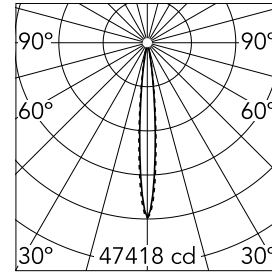

Light Shadow Fixed Trim Dali Version 12 Spots Optic Spot

■ 03.8845.40ADA - White/Black

Recessed integrated luminaire with 12 LED lighting spots. Remote power supply included (220-240V).

Main specifications

Number of heads	1	Net lumen (lm)	2627
Lamp category	LED	Mountings	Ceiling recessed
Power (W)	32.4W	Environment	Indoor dry location
CCT (K)	2700K		
CRI	90		

Optical

Lighting type	Direct
LED type	Power LED
Light distribution	Symmetric
Optical type	Spot
Beam angle (°)	10
Beam angle C90-270 (°)	10

Physical

Color	White/Black	Length (mm)	427
Orientation	Fixed		
Trim	yes		
Recessed depth (mm)	75		
Weight (kg)	0.66		

Note

Pre-installation frame not required.