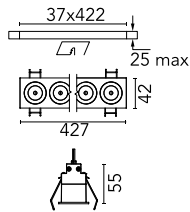

Number of heads	1	Net lumen (lm)	2627
Lamp category	LED	Mountings	Ceiling recessed
Power (W)	32.4W	Environment	Indoor dry location
CCT (K)	2700K		
CRI	90		

Optical

Lighting type	Direct
LED type	Power LED
Light distribution	Symmetric
Optical type	Spot
Beam angle (°)	10
Beam angle C90-270 (°)	10

Beam Angle:	10°		
	h(m)	E(lx)	D(m)
1	47418	0.18	
2	11854	0.36	
3	5269	0.54	
4	2964	0.72	
5	1897	0.90	

Luminous flux luminaire
2627 lm (EXTREME CUT OFF)

Electrical

Frequency (Hz)	50/60	Emergency	Without
Voltage (V)	220.00	Insulation class	II
Dimmable	Yes		
Driver	Remote included		
Driver type	Dimmable DALI		
	1		

Physical

Color	White/Black	Length (mm)	427
Orientation	Fixed		
Trim	yes		
Recessed depth (mm)	75		
Weight (kg)	0.66		

Note

Pre-installation frame not required.