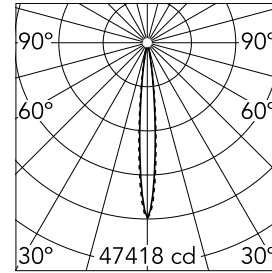

Number of heads	1	Net lumen (lm)	2627
Lamp category	LED	Mountings	Ceiling recessed
Power (W)	32.4W	Environment	Indoor dry location
CCT (K)	2700K		
CRI	90		

Optical

Lighting type	Direct
LED type	Power LED
Light distribution	Symmetric
Optical type	Spot
Beam angle (°)	10
Beam angle C90-270 (°)	10

Physical

Color	Black/Black	Length (mm)	427
Orientation	Fixed		
Trim	yes		
Recessed depth (mm)	75		
Weight (kg)	0.66		

Note

Pre-installation frame not required.