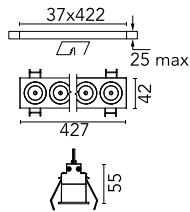

Number of heads	1	Net lumen (lm)	2627
Lamp category	LED	Mountings	Ceiling recessed
Power (W)	32.4W	Environment	Indoor dry location
CCT (K)	2700K		
CRI	90		

Optical

Lighting type	Direct
LED type	Power LED
Light distribution	Symmetric
Optical type	Spot
Beam angle (°)	10
Beam angle C90-270 (°)	10

Beam Angle:	10°		
	h(m)	E(lx)	D(m)
1	47418	0.18	
2	11854	0.36	
3	5269	0.54	
4	2964	0.72	
5	1897	0.90	

Luminous flux luminaire
2627 lm (EXTREME CUT OFF)

Electrical

Frequency (Hz)	50/60	Emergency	Without
Voltage (V)	220.00	Insulation class	II
Dimmable	Yes		
Driver	Remote included		
Driver type	Dimmable DALI		
	1		

Physical

Color	Black/Black	Length (mm)	427
Orientation	Fixed		
Trim	yes		
Recessed depth (mm)	75		
Weight (kg)	0.66		

Note

Pre-installation frame not required.