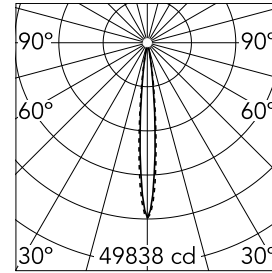

Number of heads	1	Net lumen (lm)	2724
Lamp category	LED	Mountings	Ceiling recessed
Power (W)	32.4W	Environment	Indoor dry location
CCT (K)	2700K		
CRI	90		

Optical

Lighting type	Direct
LED type	Power LED
Light distribution	Symmetric
Optical type	Spot
Beam angle (°)	10
Beam angle C90-270 (°)	10

Beam Angle:	10°		
	h(m)	E(lx)	D(m)
1	49838	0.17	
2	12459	0.35	
3	5538	0.52	
4	3115	0.70	
5	1994	0.87	

Luminous flux luminaire
2724 lm (EXTREME CUT OFF)

Electrical

Frequency (Hz)	50/60	Emergency	Without
Voltage (V)	220.00	Insulation class	II
Dimmable	Yes		
Driver	Remote included		
Driver type	Dimmable DALI		
	1		

Physical

Color	Black/White	Length (mm)	427
Orientation	Fixed		
Trim	yes		
Recessed depth (mm)	75		
Weight (kg)	0.66		

Note

Pre-installation frame not required.