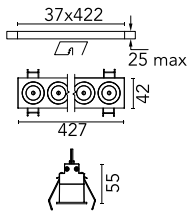

Light Shadow Fixed Trim Dali Version 12 Spots Optic Medium

03.9171.40ADA - White/Black

Recessed integrated luminaire with 12 LED lighting spots. Remote power supply included (220-240V).