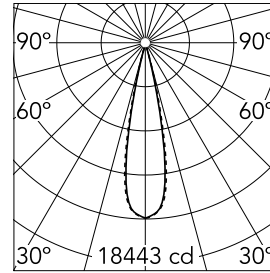

### Main specifications

<b>Number of heads</b>	1	<b>Net lumen (lm)</b>	2698
<b>Lamp category</b>	LED	<b>Mountings</b>	Ceiling recessed
<b>Power (W)</b>	32.4W	<b>Environment</b>	Indoor
<b>CCT (K)</b>	3000K		
<b>CRI</b>	90		

### Optical

<b>Lighting type</b>	Direct
<b>LED type</b>	Power LED
<b>Light distribution</b>	Symmetric
<b>Optical type</b>	Medium
<b>Beam angle (°)</b>	22
<b>Beam angle C90-270 (°)</b>	22

<b>Beam Angle:</b>	22°		
<b>h(m)</b>	<b>E(lx)</b>	<b>D(m)</b>	
1	18443	0.39	
2	4611	0.78	
3	2049	1.17	
4	1153	1.56	
5	738	1.95	

Luminous flux luminaire  
2698 lm (EXTREME CUT OFF)

### Physical

<b>Color</b>	White/Black	<b>Length (mm)</b>	427
<b>Orientation</b>	Fixed		
<b>Trim</b>	yes		
<b>Recessed depth (mm)</b>	75		
<b>Weight (kg)</b>	0.66		