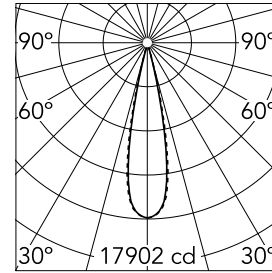

Number of heads	1	Net lumen (lm)	2678
Lamp category	LED	Mountings	Ceiling recessed
Power (W)	32.4W	Environment	Indoor dry location
CCT (K)	2700K		
CRI	90		

Optical

Lighting type	Direct
LED type	Power LED
Light distribution	Symmetric
Optical type	Medium
Beam angle (°)	22
Beam angle C90-270 (°)	22

Physical

Color	Black/Gold	Length (mm)	427
Orientation	Fixed		
Trim	yes		
Recessed depth (mm)	75		
Weight (kg)	0.66		

Note

Pre-installation frame not required.