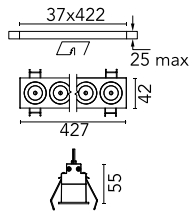

Light Shadow Fixed Trim Dali Version 12 Spots Optic Medium

03.9163.14ADA - Black/Gold

Recessed integrated luminaire with 12 LED lighting spots. Remote power supply included (220-240V).

Main specifications

Number of heads	1	Net lumen (lm)	2678
Lamp category	LED	Mountings	Ceiling recessed
Power (W)	32.4W	Environment	Indoor dry location
CCT (K)	2700K		
CRI	90		

Optical

Lighting type	Direct
LED type	Power LED
Light distribution	Symmetric
Optical type	Medium
Beam angle (°)	22
Beam angle C90-270 (°)	22

Physical

Color	Black/Gold	Length (mm)	427
Orientation	Fixed		
Trim	yes		
Recessed depth (mm)	75		
Weight (kg)	0.66		

Note

Pre-installation frame not required.