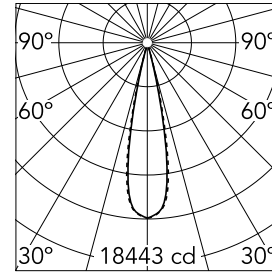

Number of heads	1	Net lumen (lm)	2698
Lamp category	LED	Mountings	Ceiling recessed
Power (W)	32.4W	Environment	Indoor dry location
CCT (K)	2700K		
CRI	90		

Optical

Lighting type	Direct
LED type	Power LED
Light distribution	Symmetric
Optical type	Medium
Beam angle (°)	22
Beam angle C90-270 (°)	22

Physical

Color	Black/Black	Length (mm)	427
Orientation	Fixed		
Trim	yes		
Recessed depth (mm)	75		
Weight (kg)	0.66		

Note

Pre-installation frame not required.