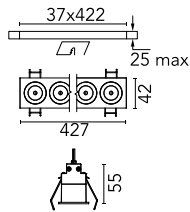

Number of heads	1	Net lumen (lm)	2698
Lamp category	LED	Mountings	Ceiling recessed
Power (W)	32.4W	Environment	Indoor dry location
CCT (K)	2700K		
CRI	90		

Optical

Lighting type	Direct
LED type	Power LED
Light distribution	Symmetric
Optical type	Medium
Beam angle (°)	22
Beam angle C90-270 (°)	22

Beam Angle:	22°
h(m)	E(lx) D(m)
1	18443 0.39
2	4611 0.78
3	2049 1.17
4	1153 1.56
5	738 1.95

Luminous flux luminaire
2698 lm (EXTREME CUT OFF)

Electrical

Frequency (Hz)	50/60	Emergency	Without
Voltage (V)	220.00	Insulation class	II
Dimmable	Yes		
Driver	Remote included		
Driver type	Dimmable DALI		
	1		

Physical

Color	Black/Black	Length (mm)	427
Orientation	Fixed		
Trim	yes		
Recessed depth (mm)	75		
Weight (kg)	0.66		

Note

Pre-installation frame not required.