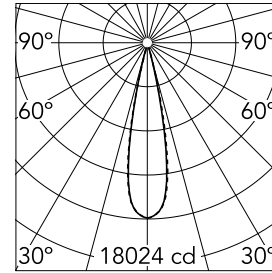

### Main specifications

<b>Number of heads</b>	1	<b>Net lumen (lm)</b>	2696
<b>Lamp category</b>	LED	<b>Mountings</b>	Ceiling recessed
<b>Power (W)</b>	32.4W	<b>Environment</b>	Indoor
<b>CCT (K)</b>	2700K		
<b>CRI</b>	90		

### Optical

<b>Lighting type</b>	Direct
<b>LED type</b>	Power LED
<b>Light distribution</b>	Symmetric
<b>Optical type</b>	Medium
<b>Beam angle (°)</b>	22
<b>Beam angle C90-270 (°)</b>	22

Beam Angle: 22°

	h(m)	E(lx)	D(m)
1	18024	0.39	
2	4506	0.78	
3	2003	1.17	
4	1126	1.56	
5	721	1.95	

Luminous flux luminaire  
2696 lm (EXTREME CUT OFF)

### Physical

<b>Color</b>	White/White	<b>Length (mm)</b>	427
<b>Orientation</b>	Fixed		
<b>Trim</b>	yes		
<b>Recessed depth (mm)</b>	75		
<b>Weight (kg)</b>	0.66		