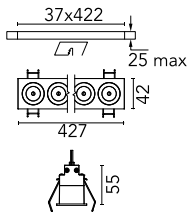

Light Shadow Fixed Trim Dali Version 12 Spots Optic Medium

03.9160.40ADA - White/White

Recessed integrated luminaire with 12 LED lighting spots. Remote power supply included (220-240V).