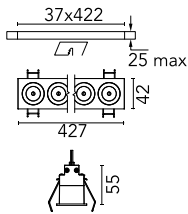

Light Shadow Fixed Trim Dali Version 12 Spots Optic Medium

■ □ 03.9160.14ADA - Black/White

Recessed integrated luminaire with 12 LED lighting spots. Remote power supply included (220-240V).

Main specifications

Number of heads	1	Net lumen (lm)	2696
Lamp category	LED	Mountings	Ceiling recessed
Power (W)	32.4W	Environment	Indoor
CCT (K)	2700K		
CRI	90		

Optical

Lighting type	Direct
LED type	Power LED
Light distribution	Symmetric
Optical type	Medium
Beam angle (°)	22
Beam angle C90-270 (°)	22

Certification / Marking

Physical

Color	Black/White	Length (mm)	427
Orientation	Fixed		
Trim	yes		
Recessed depth (mm)	75		
Weight (kg)	0.66		

Note

Pre-installation frame not required.