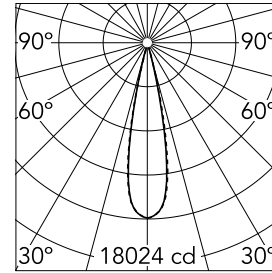

Light Shadow Fixed Trim Dali Version 12 Spots Optic Medium

■ □ 03.9160.14ADA - Black/White

Recessed integrated luminaire with 12 LED lighting spots. Remote power supply included (220-240V).

Main specifications

Number of heads	1	Net lumen (lm)	2696
Lamp category	LED	Mountings	Ceiling recessed
Power (W)	32.4W	Environment	Indoor
CCT (K)	2700K		
CRI	90		

Optical

Lighting type	Direct
LED type	Power LED
Light distribution	Symmetric
Optical type	Medium
Beam angle (°)	22
Beam angle C90-270 (°)	22

Certification / Marking

Physical

Color	Black/White	Length (mm)	427
Orientation	Fixed		
Trim	yes		
Recessed depth (mm)	75		
Weight (kg)	0.66		

Note

Pre-installation frame not required.