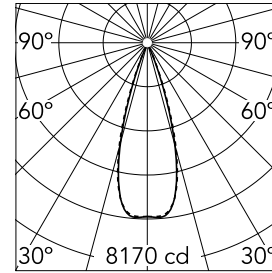

Light Shadow Fixed Trim Dali Version 12 Spots Optic Flood

03.9178.40ADA - White/Gold

Recessed integrated luminaire with 12 LED lighting spots. Remote power supply included (220-240V).

Main specifications

Number of heads	1	Net lumen (lm)	2655
Lamp category	LED	Mountings	Ceiling recessed
Power (W)	32.4W	Environment	Indoor
CCT (K)	3000K		
CRI	90		

Optical

Lighting type	Direct
LED type	Power LED
Light distribution	Symmetric
Optical type	Flood
Beam angle (°)	33
Beam angle C90-270 (°)	33

Certification / Marking

Physical

Color	White/Gold	Length (mm)	427
Orientation	Fixed		
Trim	yes		
Recessed depth (mm)	75		
Weight (kg)	0.66		

Note

Pre-installation frame not required.