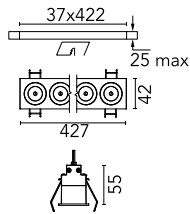

Light Shadow Fixed Trim Dali Version 12 Spots Optic Flood

03.9178.40ADA - White/Gold

Recessed integrated luminaire with 12 LED lighting spots. Remote power supply included (220-240V).

Main specifications

Number of heads	1	Net lumen (lm)	2655
Lamp category	LED	Mountings	Ceiling recessed
Power (W)	32.4W	Environment	Indoor
CCT (K)	3000K		
CRI	90		

Optical

Lighting type	Direct
LED type	Power LED
Light distribution	Symmetric
Optical type	Flood
Beam angle (°)	33
Beam angle C90-270 (°)	33

Certification / Marking

Physical

Color	White/Gold	Length (mm)	427
Orientation	Fixed		
Trim	yes		
Recessed depth (mm)	75		
Weight (kg)	0.66		

Note

Pre-installation frame not required.