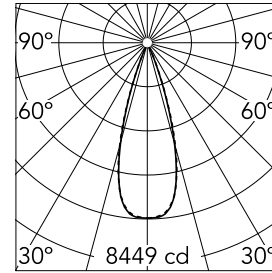

Light Shadow Fixed Trim Dali Version 12 Spots Optic Flood

03.9177.14ADA - Black/Chrome

Recessed integrated luminaire with 12 LED lighting spots. Remote power supply included (220-240V).

Main specifications

Number of heads	1	Net lumen (lm)	2728
Lamp category	LED	Mountings	Ceiling recessed
Power (W)	32.4W	Environment	Indoor dry location
CCT (K)	3000K		
CRI	90		

Optical

Lighting type	Direct
LED type	Power LED
Light distribution	Symmetric
Optical type	Flood
Beam angle (°)	33
Beam angle C90-270 (°)	33

Physical

Color	Black/Chrome	Length (mm)	427
Orientation	Fixed		
Trim	yes		
Recessed depth (mm)	75		
Weight (kg)	0.66		

Note

Pre-installation frame not required.