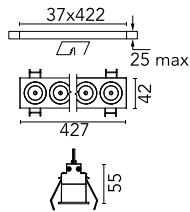

Number of heads	1	Net lumen (lm)	2728
Lamp category	LED	Mountings	Ceiling recessed
Power (W)	32.4W	Environment	Indoor dry location
CCT (K)	3000K		
CRI	90		

Optical

Lighting type	Direct
LED type	Power LED
Light distribution	Symmetric
Optical type	Flood
Beam angle (°)	33
Beam angle C90-270 (°)	33

Beam Angle:	33°		
	h(m)	E(lx)	D(m)
1	8449	0.60	
2	2112	1.19	
3	939	1.79	
4	528	2.38	
5	338	2.98	

Luminous flux luminaire
2728 lm (EXTREME CUT OFF)

Electrical

Frequency (Hz)	50/60	Emergency	Without
Voltage (V)	220.00	Insulation class	II
Dimmable	Yes		
Driver	Remote included		
Driver type	Dimmable DALI		
	1		

Physical

Color	Black/Chrome	Length (mm)	427
Orientation	Fixed		
Trim	yes		
Recessed depth (mm)	75		
Weight (kg)	0.66		

Note

Pre-installation frame not required.