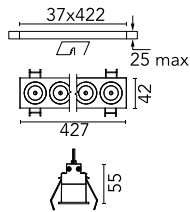

Electrical

Frequency (Hz)	50/60	Emergency	Without
Voltage (V)	220.00	Insulation class	II
Dimmable	Yes		
Driver	Remote included		
Driver type	Dimmable DALI		
	1		

Physical

Color	White/Black	Length (mm)	427
Orientation	Fixed		
Trim	yes		
Recessed depth (mm)	75		
Weight (kg)	0.66		

Note

Pre-installation frame not required.