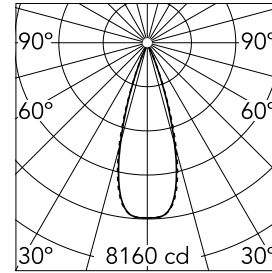

### Main specifications

<b>Number of heads</b>	1	<b>Net lumen (lm)</b>	2610
<b>Lamp category</b>	LED	<b>Mountings</b>	Ceiling recessed
<b>Power (W)</b>	32.4W	<b>Environment</b>	Indoor dry location
<b>CCT (K)</b>	3000K		
<b>CRI</b>	90		

### Optical

<b>Lighting type</b>	Direct
<b>LED type</b>	Power LED
<b>Light distribution</b>	Symmetric
<b>Optical type</b>	Flood
<b>Beam angle (°)</b>	33
<b>Beam angle C90-270 (°)</b>	33

Beam Angle: 33°

h(m)	E(lx)	D(m)
1	8160	0.60
2	2040	1.19
3	907	1.79
4	510	2.39
5	326	2.99

Luminous flux luminaire  
2610 lm (EXTREME CUT OFF)

### Physical

<b>Color</b>	White/Black	<b>Length (mm)</b>	427
<b>Orientation</b>	Fixed		
<b>Trim</b>	yes		
<b>Recessed depth (mm)</b>	75		
<b>Weight (kg)</b>	0.66		