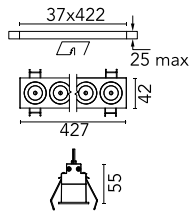

Number of heads	1	Net lumen (lm)	2610
Lamp category	LED	Mountings	Ceiling recessed
Power (W)	32.4W	Environment	Indoor dry location
CCT (K)	3000K		
CRI	90		

Optical

Lighting type	Direct
LED type	Power LED
Light distribution	Symmetric
Optical type	Flood
Beam angle (°)	33
Beam angle C90-270 (°)	33

Beam Angle:	33°		
h(m)	E(lx)	D(m)	
1	8160	0.60	
2	2040	1.19	
3	907	1.79	
4	510	2.39	
5	326	2.99	

Luminous flux luminaire
2610 lm (EXTREME CUT OFF)

Electrical

Frequency (Hz)	50/60	Emergency	Without
Voltage (V)	220.00	Insulation class	II
Dimmable	Yes		
Driver	Remote included		
Driver type	Dimmable DALI		
	1		

Physical

Color	Black/Black	Length (mm)	427
Orientation	Fixed		
Trim	yes		
Recessed depth (mm)	75		
Weight (kg)	0.66		

Note

Pre-installation frame not required.