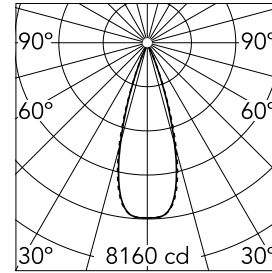

Light Shadow Fixed Trim Dali Version 12 Spots Optic Flood

03.9176.14ADA - Black/Black

Recessed integrated luminaire with 12 LED lighting spots. Remote power supply included (220-240V).

Main specifications

Number of heads	1	Net lumen (lm)	2610
Lamp category	LED	Mountings	Ceiling recessed
Power (W)	32.4W	Environment	Indoor dry location
CCT (K)	3000K		
CRI	90		

Optical

Lighting type	Direct
LED type	Power LED
Light distribution	Symmetric
Optical type	Flood
Beam angle (°)	33
Beam angle C90-270 (°)	33

Physical

Color	Black/Black	Length (mm)	427
Orientation	Fixed		
Trim	yes		
Recessed depth (mm)	75		
Weight (kg)	0.66		

Note

Pre-installation frame not required.