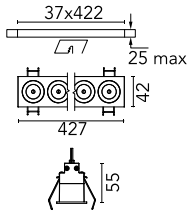

Light Shadow Fixed Trim Dali Version 12 Spots Optic Flood

■ □ 03.9175.14ADA - Black/White

Recessed integrated luminaire with 12 LED lighting spots. Remote power supply included (220-240V).

Main specifications

Number of heads	1	Net lumen (lm)	2687
Lamp category	LED	Mountings	Ceiling recessed
Power (W)	32.4W	Environment	Indoor
CCT (K)	3000K		
CRI	90		

Optical

Lighting type	Direct
LED type	Power LED
Light distribution	Symmetric
Optical type	Flood
Beam angle (°)	33
Beam angle C90-270 (°)	33

Certification / Marking

Physical

Color	Black/White	Length (mm)	427
Orientation	Fixed		
Trim	yes		
Recessed depth (mm)	75		
Weight (kg)	0.66		

Note

Pre-installation frame not required.