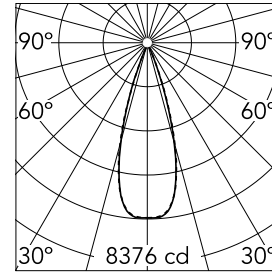

Light Shadow Fixed Trim Dali Version 12 Spots Optic Flood

■ □ 03.9175.14ADA - Black/White

Recessed integrated luminaire with 12 LED lighting spots. Remote power supply included (220-240V).

Main specifications

Number of heads	1	Net lumen (lm)	2687
Lamp category	LED	Mountings	Ceiling recessed
Power (W)	32.4W	Environment	Indoor
CCT (K)	3000K		
CRI	90		

Optical

Lighting type	Direct
LED type	Power LED
Light distribution	Symmetric
Optical type	Flood
Beam angle (°)	33
Beam angle C90-270 (°)	33

Certification / Marking

Physical

Color	Black/White	Length (mm)	427
Orientation	Fixed		
Trim	yes		
Recessed depth (mm)	75		
Weight (kg)	0.66		

Note

Pre-installation frame not required.