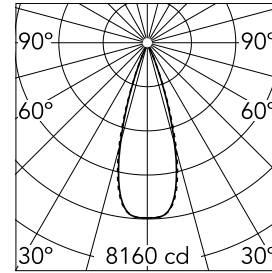

Light Shadow Fixed Trim Dali Version 12 Spots Optic Flood

03.9166.40ADA - White/Black

Recessed integrated luminaire with 12 LED lighting spots. Remote power supply included (220-240V).

Main specifications

Number of heads	1	Net lumen (lm)	2610
Lamp category	LED	Mountings	Ceiling recessed
Power (W)	32.4W	Environment	Indoor
CCT (K)	2700K		
CRI	90		

Optical

Lighting type	Direct
LED type	Power LED
Light distribution	Symmetric
Optical type	Flood
Beam angle (°)	33
Beam angle C90-270 (°)	33

Physical

Color	White/Black	Length (mm)	427
Orientation	Fixed		
Trim	yes		
Recessed depth (mm)	75		
Weight (kg)	0.66		

Note

Pre-installation frame not required.