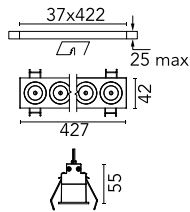

Light Shadow Fixed Trim Dali Version 12 Spots Optic Flood

03.9166.40ADA - White/Black

Recessed integrated luminaire with 12 LED lighting spots. Remote power supply included (220-240V).

Main specifications

Number of heads	1	Net lumen (lm)	2610
Lamp category	LED	Mountings	Ceiling recessed
Power (W)	32.4W	Environment	Indoor
CCT (K)	2700K		
CRI	90		

Optical

Lighting type	Direct
LED type	Power LED
Light distribution	Symmetric
Optical type	Flood
Beam angle (°)	33
Beam angle C90-270 (°)	33

Physical

Color	White/Black	Length (mm)	427
Orientation	Fixed		
Trim	yes		
Recessed depth (mm)	75		
Weight (kg)	0.66		

Note

Pre-installation frame not required.