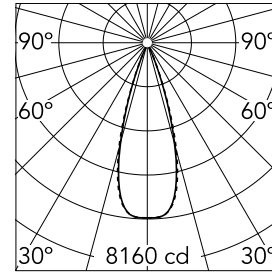

### Main specifications

<b>Number of heads</b>	1	<b>Net lumen (lm)</b>	2610
<b>Lamp category</b>	LED	<b>Mountings</b>	Ceiling recessed
<b>Power (W)</b>	32.4W	<b>Environment</b>	Indoor dry location
<b>CCT (K)</b>	2700K		
<b>CRI</b>	90		

### Optical

<b>Lighting type</b>	Direct
<b>LED type</b>	Power LED
<b>Light distribution</b>	Symmetric
<b>Optical type</b>	Flood
<b>Beam angle (°)</b>	33
<b>Beam angle C90-270 (°)</b>	33

<b>Beam Angle:</b>	33°		
<b>h(m)</b>	<b>E(lx)</b>	<b>D(m)</b>	
1	8160	0.60	
2	2040	1.19	
3	907	1.79	
4	510	2.39	
5	326	2.99	

Luminous flux luminaire  
2610 lm (EXTREME CUT OFF)

### Physical

<b>Color</b>	Black/Black	<b>Length (mm)</b>	427
<b>Orientation</b>	Fixed		
<b>Trim</b>	yes		
<b>Recessed depth (mm)</b>	75		
<b>Weight (kg)</b>	0.66		