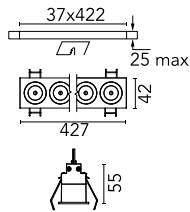

Number of heads	1	Net lumen (lm)	2687
Lamp category	LED	Mountings	Ceiling recessed
Power (W)	32.4W	Environment	Indoor dry location
CCT (K)	2700K		
CRI	90		

Optical

Lighting type	Direct
LED type	Power LED
Light distribution	Symmetric
Optical type	Flood
Beam angle (°)	33
Beam angle C90-270 (°)	33

Beam Angle:	33°		
h(m)	E(lx)	D(m)	
1	8376	0.59	
2	2094	1.18	
3	931	1.78	
4	523	2.37	
5	335	2.96	

Luminous flux luminaire
2687 lm (EXTREME CUT OFF)

Electrical

Frequency (Hz)	50/60	Emergency	Without
Voltage (V)	220.00	Insulation class	II
Dimmable	Yes		
Driver	Remote included		
Driver type	Dimmable DALI		
	1		

Physical

Color	White/White	Length (mm)	427
Orientation	Fixed		
Trim	yes		
Recessed depth (mm)	75		
Weight (kg)	0.66		

Note

Pre-installation frame not required.