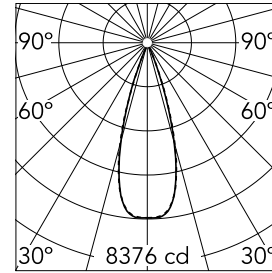

Light Shadow Fixed Trim Dali Version 12 Spots Optic Flood

03.9165.40ADA - White/White

Recessed integrated luminaire with 12 LED lighting spots. Remote power supply included (220-240V).

Main specifications

Number of heads	1	Net lumen (lm)	2687
Lamp category	LED	Mountings	Ceiling recessed
Power (W)	32.4W	Environment	Indoor dry location
CCT (K)	2700K		
CRI	90		

Optical

Lighting type	Direct
LED type	Power LED
Light distribution	Symmetric
Optical type	Flood
Beam angle (°)	33
Beam angle C90-270 (°)	33

Physical

Color	White/White	Length (mm)	427
Orientation	Fixed		
Trim	yes		
Recessed depth (mm)	75		
Weight (kg)	0.66		

Note

Pre-installation frame not required.